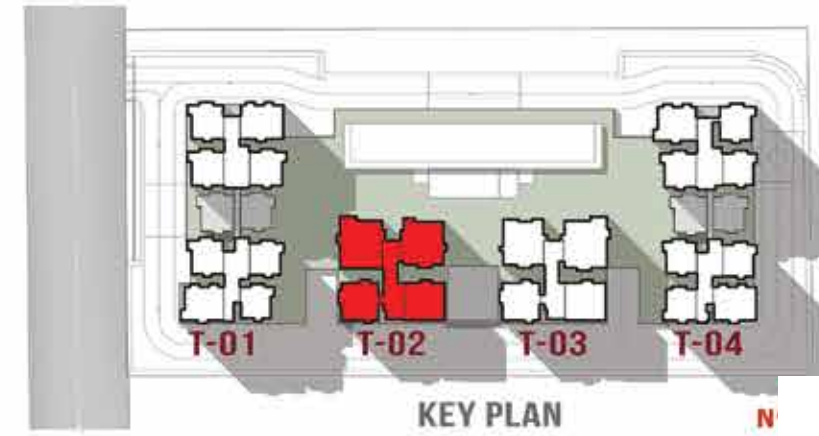

TOWER - 02 (1st & 2nd Floor Plan)

LEGEND			
COLOUR	UNIT TYPE	NO. OF BED	AREA
UNIT A	3B3T	1989 SFT	
UNIT B	3B3T	1988 SFT	
UNIT C	3B3T	2003 SFT	
UNIT D	3 BHK LARGE	2257 SFT	
UNIT E	3 BHK LARGE	2257 SFT	
UNIT F	3B3T + S	2710 SFT	
UNIT G	3B3T + S + M	2838 SFT	
UNIT - G1	3B3T + S + M	2838 SFT	
UNIT H	3B3T + S	2870 SFT	
UNIT - H1	3B3T + S	2870 SFT	
UNIT J	3B3T + S + M	2944 SFT	
UNIT - J1	3B3T + S + M	2944 SFT	
UNIT K	4B4T + M	3500 SFT	
UNIT - K1	4B4T + M	3500 SFT	
UNIT L	4B4T + M	3536 SFT	
UNIT - L1	4B4T + M	3536 SFT	
UNIT M	4B4T + M	4037 SFT	
UNIT - M1	4B4T + M	4037 SFT	
UNIT N	4B4T + M	4060 SFT	
UNIT - N1	4B4T + M	4060 SFT