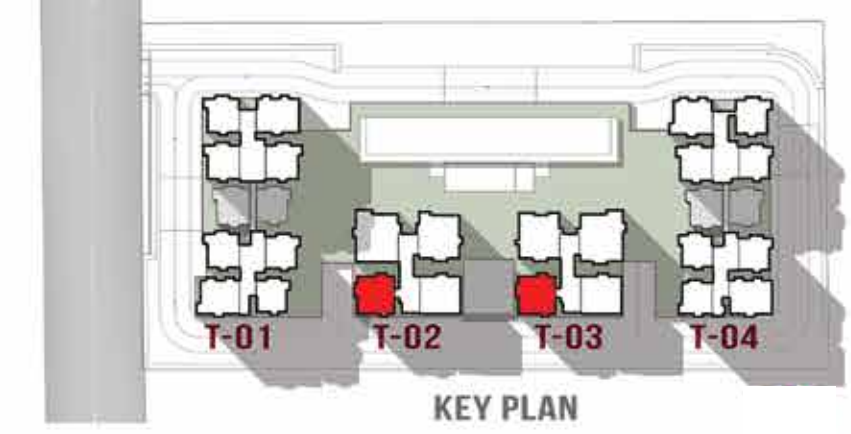

UNIT TYPE G: 3B3T + S + M | EAST FACING

UNIT TYPE - G	
	SFT
Super Built-up Area	2838
Carpet Area	1837
Balcony / Utility	188
TOWER - 02 & 03	
Level	All the Floors