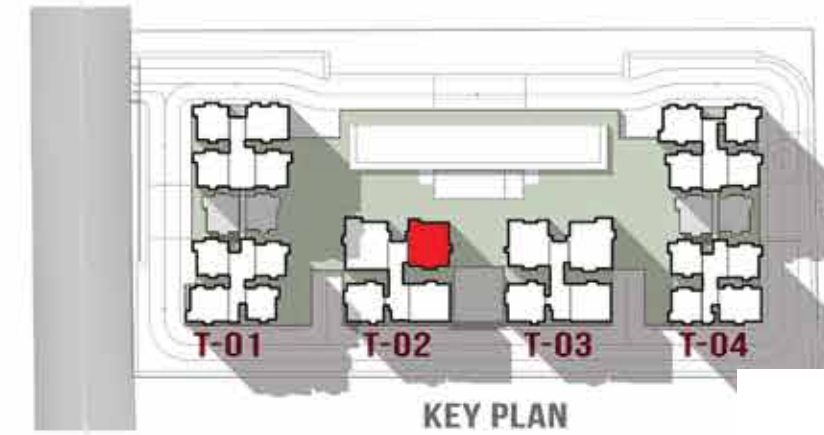

UNIT TYPE K : 4B4T + M | WEST FACING

UNIT TYPE - K	
	SFT
Super Built-up Area	3500
Carpet Area	2193
Balcony / Utility	317
TOWER - 02	
Level	3rd to 31st floors