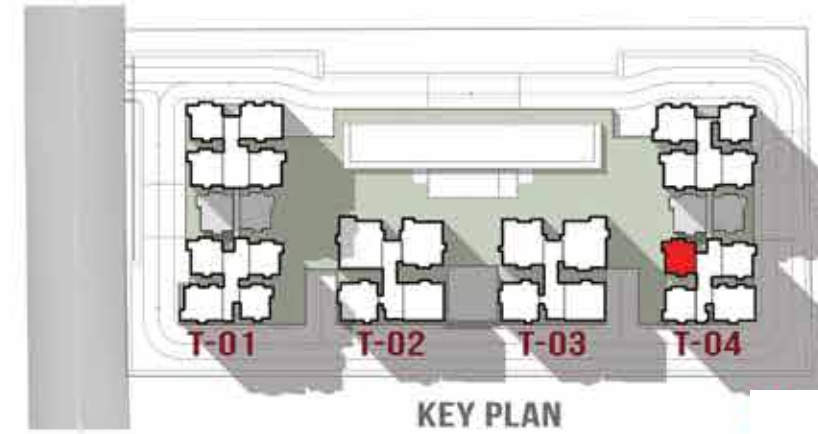

UNIT TYPE - B	
	SFT
Super Built-up Area	1988
Carpet Area	1229
Balcony / Utility	170
TOWER - 04	
Level	All the Floors