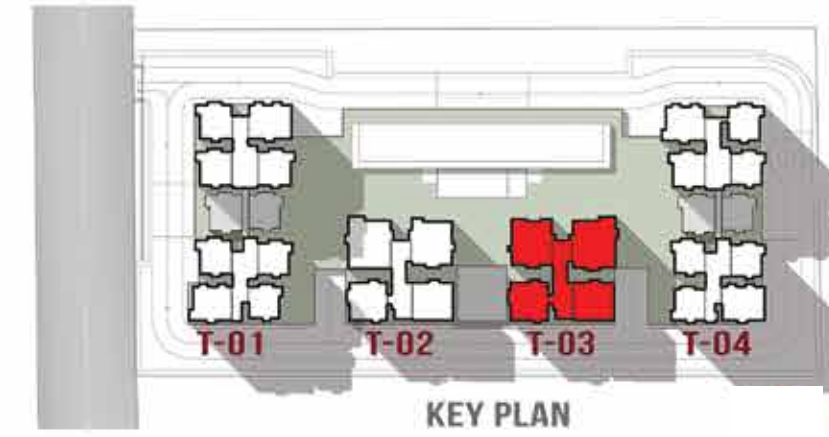

LEGEND			
COLOUR	UNIT TYPE	NO. OF BED	AREA
Blue	UNIT A	3B3T	1989 SFT
Light Blue	UNIT B	3B3T	1988 SFT
Orange	UNIT C	3B3T	2003 SFT
Red	UNIT D	3 BHK LARGE	2257 SFT
Light Red	UNIT E	3 BHK LARGE	2257 SFT
Dark Red	UNIT F	3B3T + S	2710 SFT
Purple	UNIT G	3B3T + S + M	2838 SFT
Brown	UNIT - G1	3B3T+S + M	2838 SFT
Light Brown	UNIT H	3B3T + S	2870 SFT
Dark Brown	UNIT - H1	3B3T + S	2870 SFT
Dark Blue	UNIT J	3B3T + S + M	2944 SFT
Light Blue	UNIT - J1	3B3T+S + M	2944 SFT
Green	UNIT K	4B4T + M	3500 SFT
Light Green	UNIT - K1	4B4T + M	3500 SFT
Yellow	UNIT L	4B4T + M	3536 SFT
Light Yellow	UNIT - L1	4B4T + M	3536 SFT
Pink	UNIT M	4B4T + M	4037 SFT
Dark Pink	UNIT - M1	4B4T + M	4037 SFT
Dark Green	UNIT N	4B4T + M	4060 SFT
Light Green	UNIT - N1	4B4T + M	4060 SFT