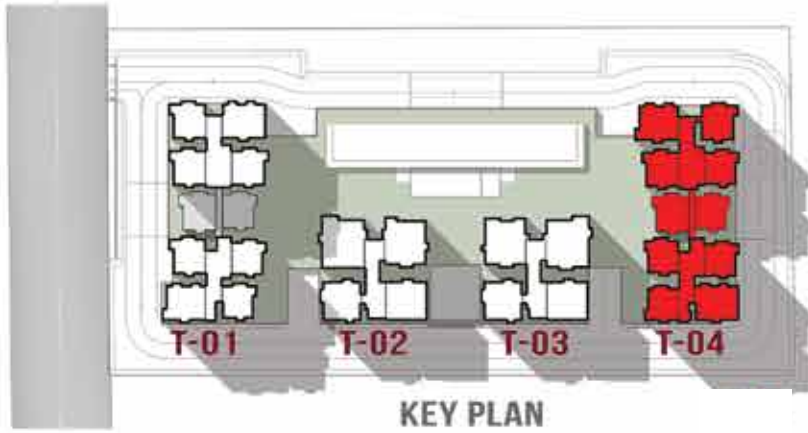

LEGEND			
COLOUR	UNIT TYPE	NO. OF BED	AREA
[Purple]	UNIT A	3B3T	1989 SFT
[Light Blue]	UNIT B	3B3T	1988 SFT
[Orange]	UNIT C	3B3T	2003 SFT
[Red]	UNIT D	3 BHK LARGE	2257 SFT
[Light Blue]	UNIT E	3 BHK LARGE	2257 SFT
[Pink]	UNIT F	3B3T + S	2710 SFT
[Purple]	UNIT G	3B3T + S + M	2838 SFT
[Brown]	UNIT - G1	3B3T + S + M	2838 SFT
[Dark Blue]	UNIT H	3B3T + S	2870 SFT
[Teal]	UNIT - H1	3B3T + S	2870 SFT
[Dark Blue]	UNIT J	3B3T + S + M	2944 SFT
[Dark Blue]	UNIT - J1	3B3T + S + M	2944 SFT
[Light Green]	UNIT K	4B4T + M	3500 SFT
[Light Green]	UNIT - K1	4B4T + M	3500 SFT
[Orange]	UNIT L	4B4T + M	3536 SFT
[Yellow]	UNIT - L1	4B4T + M	3536 SFT
[Pink]	UNIT M	4B4T + M	4037 SFT
[Pink]	UNIT - M1	4B4T + M	4037 SFT
[Teal]	UNIT N	4B4T + M	4060 SFT
[Teal]	UNIT - N1	4B4T + M	4060 SFT

LEGEND

01. Yoga Area
02. Seating Lounges