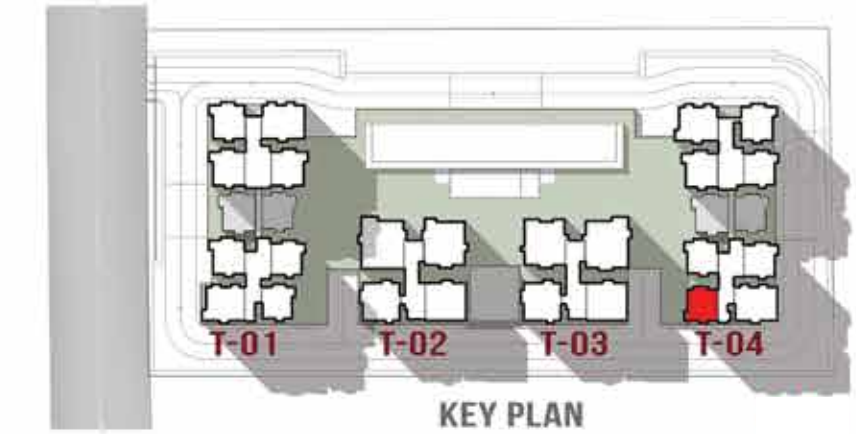

UNIT TYPE - A	
	SFT
Super Built-up Area	1989
Carpet Area	1229
Balcony / Utility	171
TOWER - 04	
Level	All the Floors