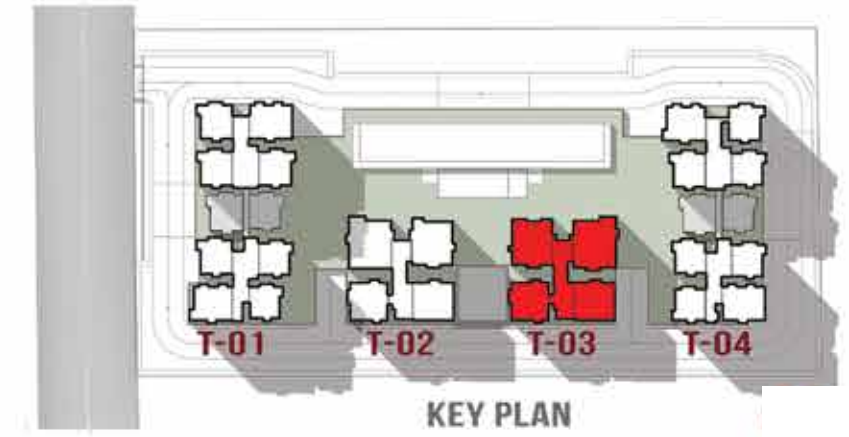

LEGEND

01. Seating Lounge
02. Cafe
03. Poolside Lounges

LEGEND			
COLOUR	UNIT TYPE	NO. OF BED	AREA
[Blue]	UNIT A	3B3T	1989 SFT
[Light Blue]	UNIT B	3B3T	1988 SFT
[Orange]	UNIT C	3B3T	2003 SFT
[Red]	UNIT D	3 BHK LARGE	2257 SFT
[Light Blue]	UNIT E	3 BHK LARGE	2257 SFT
[Pink]	UNIT F	3B3T + S	2710 SFT
[Purple]	UNIT G	3B3T + S + M	2838 SFT
[Brown]	UNIT - G1	3B3T+S + M	2838 SFT
[Dark Blue]	UNIT H	3B3T + S	2870 SFT
[Teal]	UNIT - H1	3B3T + S	2870 SFT
[Dark Blue]	UNIT J	3B3T + S + M	2944 SFT
[Dark Blue]	UNIT - J1	3B3T+S + M	2944 SFT
[Light Green]	UNIT K	4B4T + M	3500 SFT
[Light Green]	UNIT - K1	4B4T + M	3500 SFT
[Yellow]	UNIT L	4B4T + M	3536 SFT
[Yellow]	UNIT - L1	4B4T + M	3536 SFT
[Pink]	UNIT M	4B4T + M	4037 SFT
[Pink]	UNIT - M1	4B4T + M	4037 SFT
[Teal]	UNIT N	4B4T + M	4060 SFT
[Teal]	UNIT - N1	4B4T + M	4060 SFT