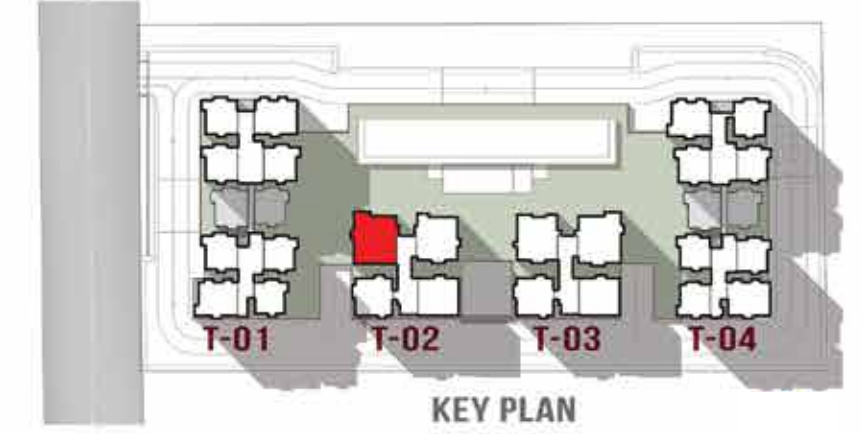

UNIT TYPE N: 4B4T + M | EAST FACING

UNIT TYPE - N	
	SFT
Super Built-up Area	4060
Carpet Area	2517
Balcony / Utility	404
TOWER - 02	
Level	3rd To 31st Floors