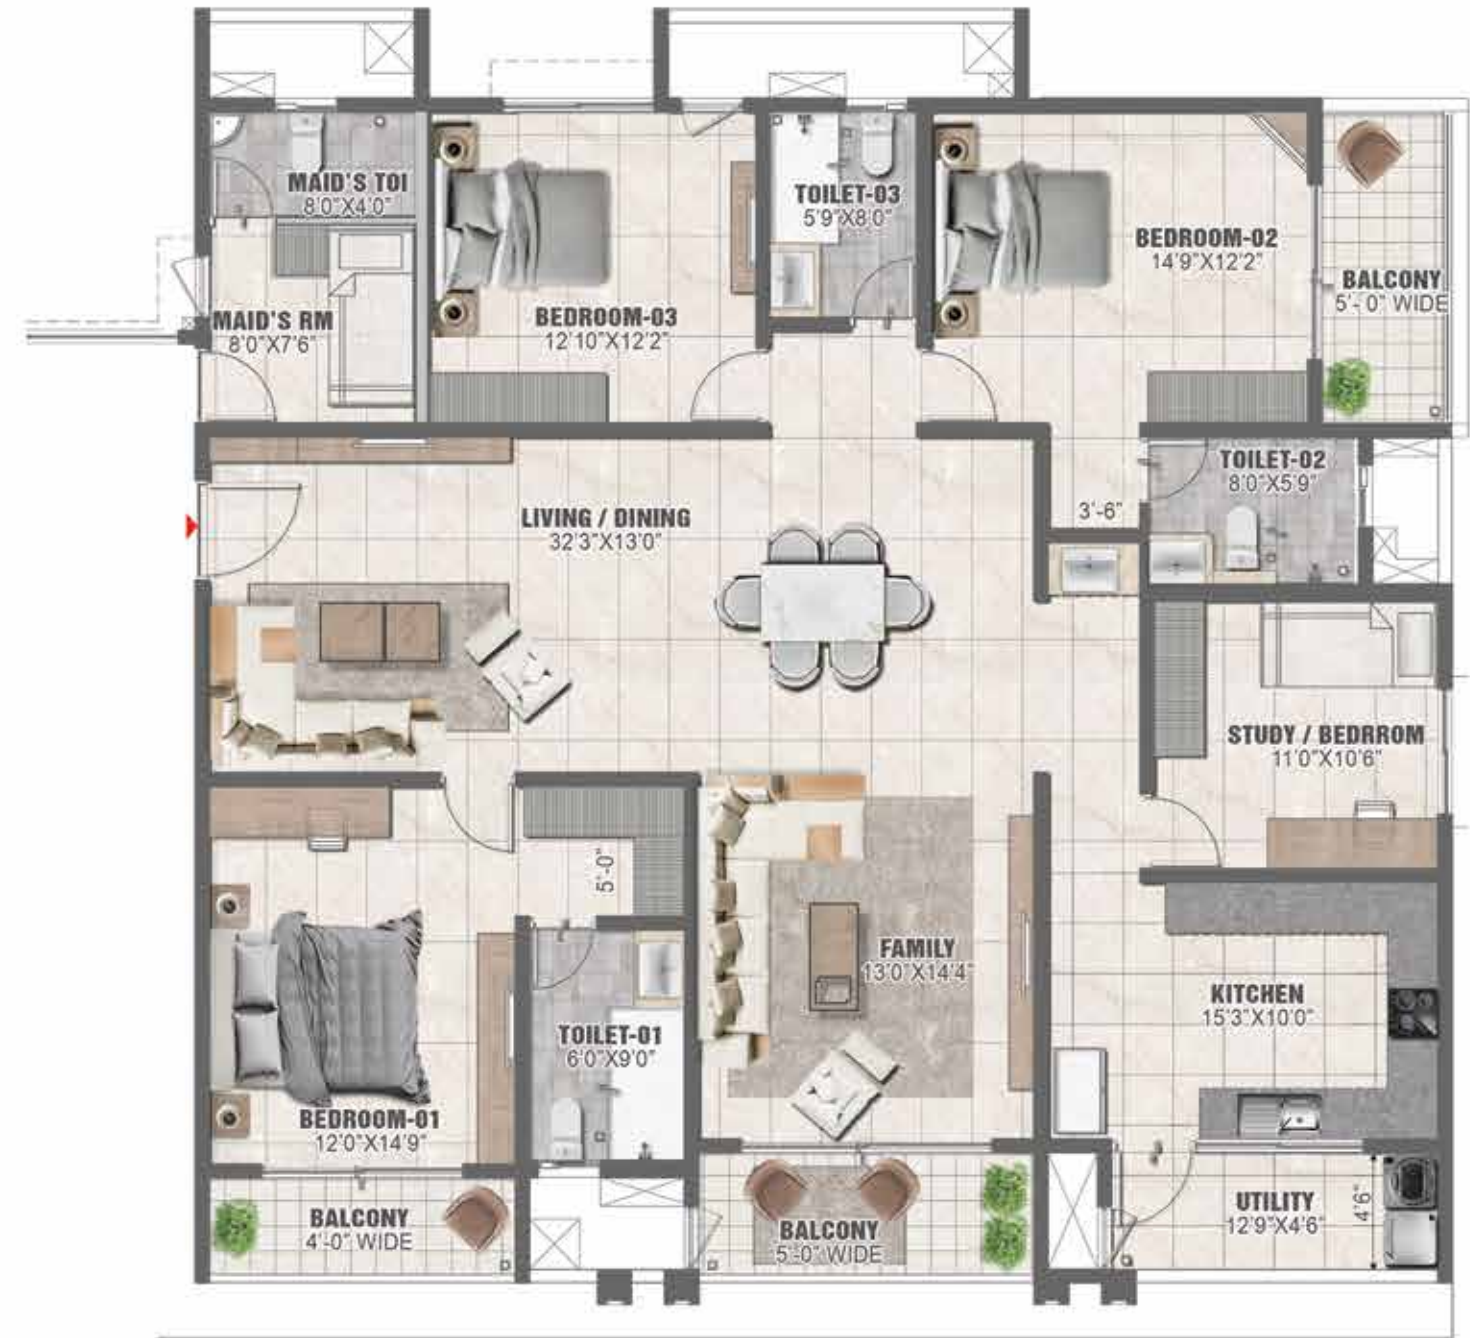

UNIT TYPE J1: 3B3T + S+M | WEST FACING