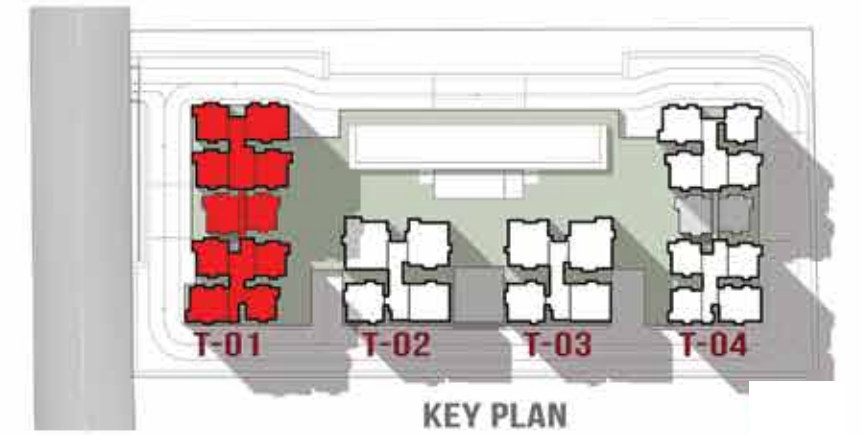

TOWER - 01 (Typical - 36th, 37th & 38th Floors)

LEGEND			
COLOUR	UNIT TYPE	NO. OF BED	AREA
UNIT A	3B3T	3B3T	1989 SFT
UNIT B	3B3T	3B3T	1988 SFT
UNIT C	3B3T	3B3T	2003 SFT
UNIT D	3 BHK LARGE	3 BHK LARGE	2257 SFT
UNIT E	3 BHK LARGE	3 BHK LARGE	2257 SFT
UNIT F	3B3T + S	3B3T + S	2710 SFT
UNIT G	3B3T + S + M	3B3T + S + M	2838 SFT
UNIT - G1	3B3T + S + M	3B3T + S + M	2838 SFT
UNIT H	3B3T + S	3B3T + S	2870 SFT
UNIT - H1	3B3T + S	3B3T + S	2870 SFT
UNIT J	3B3T + S + M	3B3T + S + M	2944 SFT
UNIT - J1	3B3T + S + M	3B3T + S + M	2944 SFT
UNIT K	4B4T + M	4B4T + M	3500 SFT
UNIT - K1	4B4T + M	4B4T + M	3500 SFT
UNIT L	4B4T + M	4B4T + M	3536 SFT
UNIT - L1	4B4T + M	4B4T + M	3536 SFT
UNIT M	4B4T + M	4B4T + M	4037 SFT
UNIT - M1	4B4T + M	4B4T + M	4037 SFT
UNIT N	4B4T + M	4B4T + M	4060 SFT
UNIT - N1	4B4T + M	4B4T + M	4060 SFT