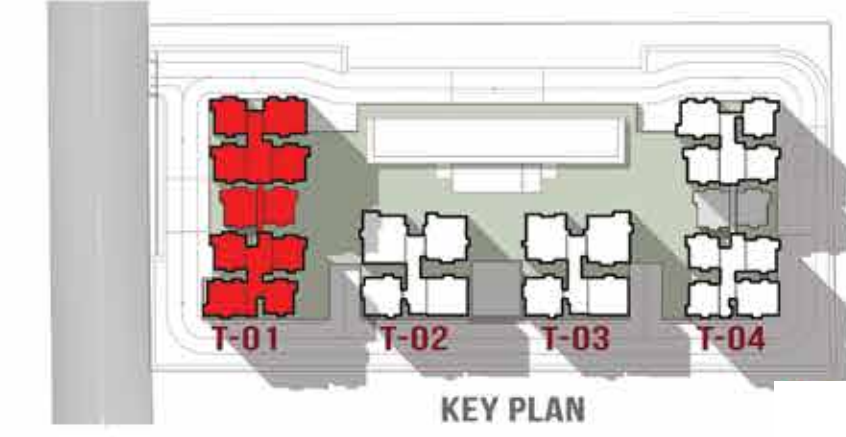

TOWER - 01 (Refuge Floor - 14th Floor)

LEGEND			
COLOUR	UNIT TYPE	NO. OF BED	AREA
UNIT A	3B3T	1989 SFT	
UNIT B	3B3T	1988 SFT	
UNIT C	3B3T	2003 SFT	
UNIT D	3 BHK LARGE	2257 SFT	
UNIT E	3 BHK LARGE	2257 SFT	
UNIT F	3B3T + S	2710 SFT	
UNIT G	3B3T + S + M	2838 SFT	
UNIT - G1	3B3T +S + M	2838 SFT	
UNIT H	3B3T + S	2870 SFT	
UNIT - H1	3B3T + S	2870 SFT	
UNIT J	3B3T + S + M	2944 SFT	
UNIT - J1	3B3T +S + M	2944 SFT	
UNIT K	4B4T + M	3500 SFT	
UNIT - K1	4B4T + M	3500 SFT	
UNIT L	4B4T + M	3536 SFT	
UNIT - L1	4B4T + M	3536 SFT	
UNIT M	4B4T + M	4037 SFT	
UNIT - M1	4B4T + M	4037 SFT	
UNIT N	4B4T + M	4060 SFT	
UNIT - N1	4B4T + M	4060 SFT