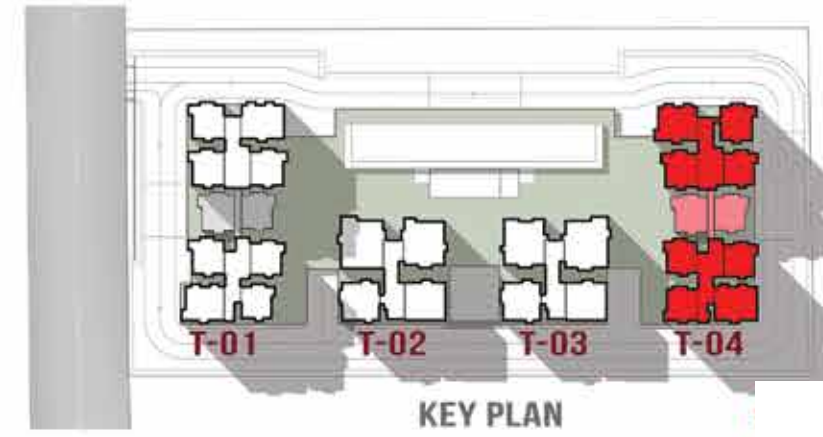

TOWER - 04 (Refuge Floor - 14th Floor)

LEGEND			
COLOUR	UNIT TYPE	NO. OF BED	AREA
Blue	UNIT A	3B3T	1989 SFT
Light Blue	UNIT B	3B3T	1988 SFT
Yellow	UNIT C	3B3T	2003 SFT
Orange	UNIT D	3 BHK LARGE	2257 SFT
Light Blue	UNIT E	3 BHK LARGE	2257 SFT
Red	UNIT F	3B3T + S	2710 SFT
Purple	UNIT G	3B3T + S + M	2838 SFT
Brown	UNIT - G1	3B3T +S + M	2838 SFT
Dark Blue	UNIT H	3B3T + S	2870 SFT
Teal	UNIT - H1	3B3T + S	2870 SFT
Dark Purple	UNIT J	3B3T + S + M	2944 SFT
Dark Blue	UNIT - J1	3B3T +S + M	2944 SFT
Light Green	UNIT K	4B4T + M	3500 SFT
Green	UNIT - K1	4B4T + M	3500 SFT
Yellow	UNIT L	4B4T + M	3536 SFT
Light Yellow	UNIT - L1	4B4T + M	3536 SFT
Pink	UNIT M	4B4T + M	4037 SFT
Red	UNIT - M1	4B4T + M	4037 SFT
Dark Green	UNIT N	4B4T + M	4060 SFT
Dark Green	UNIT - N1	4B4T + M	4060 SFT