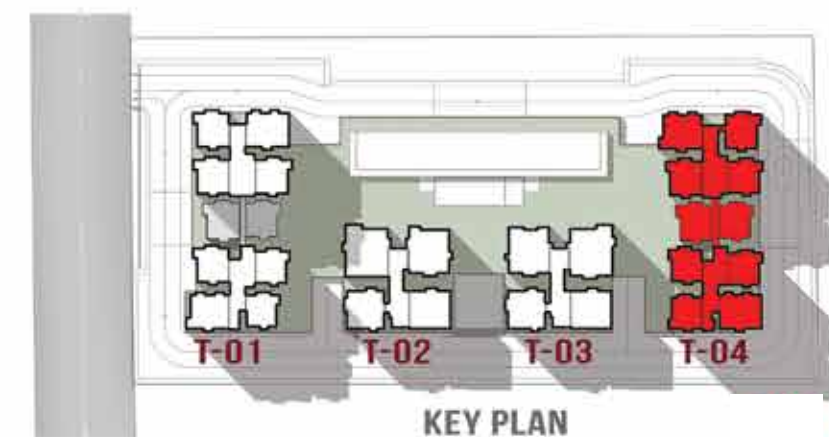

TOWER - 04 (Typical - 3rd to 13th Floors)

LEGEND			
COLOUR	UNIT TYPE	NO. OF BED	AREA
Blue	UNIT A	3B3T	1989 SFT
Light Blue	UNIT B	3B3T	1988 SFT
Yellow	UNIT C	3B3T	2003 SFT
Orange	UNIT D	3 BHK LARGE	2257 SFT
Light Orange	UNIT E	3 BHK LARGE	2257 SFT
Red	UNIT F	3B3T + S	2710 SFT
Purple	UNIT G	3B3T + S + M	2838 SFT
Brown	UNIT - G1	3B3T +S + M	2838 SFT
Dark Blue	UNIT H	3B3T + S	2870 SFT
Teal	UNIT - H1	3B3T + S	2870 SFT
Dark Purple	UNIT J	3B3T + S + M	2944 SFT
Dark Blue	UNIT - J1	3B3T +S + M	2944 SFT
Light Green	UNIT K	4B4T + M	3500 SFT
Green	UNIT - K1	4B4T + M	3500 SFT
Yellow-Orange	UNIT L	4B4T + M	3536 SFT
Yellow	UNIT - L1	4B4T + M	3536 SFT
Pink	UNIT M	4B4T + M	4037 SFT
Red-Pink	UNIT - M1	4B4T + M	4037 SFT
Dark Green	UNIT N	4B4T + M	4060 SFT
Dark Green	UNIT - N1	4B4T + M	4060 SFT