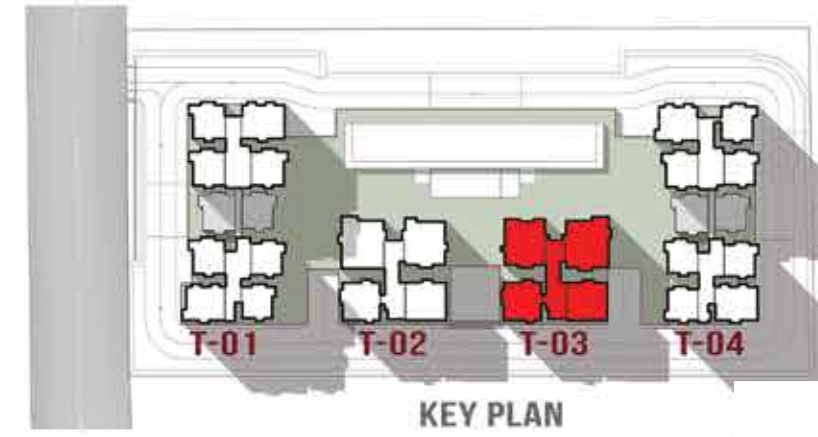

TOWER - 03 (1st & 2nd Floors)

LEGEND			
COLOUR	UNIT TYPE	NO. OF BED	AREA
[Blue]	UNIT A	3B3T	1989 SFT
[Light Blue]	UNIT B	3B3T	1988 SFT
[Orange]	UNIT C	3B3T	2003 SFT
[Red]	UNIT D	3 BHK LARGE	2257 SFT
[Light Red]	UNIT E	3 BHK LARGE	2257 SFT
[Purple]	UNIT F	3B3T + S	2710 SFT
[Light Purple]	UNIT G	3B3T + S + M	2838 SFT
[Brown]	UNIT - G1	3B3T + S + M	2838 SFT
[Dark Blue]	UNIT H	3B3T + S	2870 SFT
[Light Blue-Gray]	UNIT - H1	3B3T + S	2870 SFT
[Dark Blue-Gray]	UNIT J	3B3T + S + M	2944 SFT
[Dark Purple]	UNIT - J1	3B3T + S + M	2944 SFT
[Green]	UNIT K	4B4T + M	3500 SFT
[Light Green]	UNIT - K1	4B4T + M	3500 SFT
[Yellow-Orange]	UNIT L	4B4T + M	3536 SFT
[Yellow]	UNIT - L1	4B4T + M	3536 SFT
[Light Orange]	UNIT M	4B4T + M	4037 SFT
[Red-Orange]	UNIT - M1	4B4T + M	4037 SFT
[Dark Green]	UNIT N	4B4T + M	4060 SFT
[Dark Purple-Gray]	UNIT - N1	4B4T + M	4060 SFT