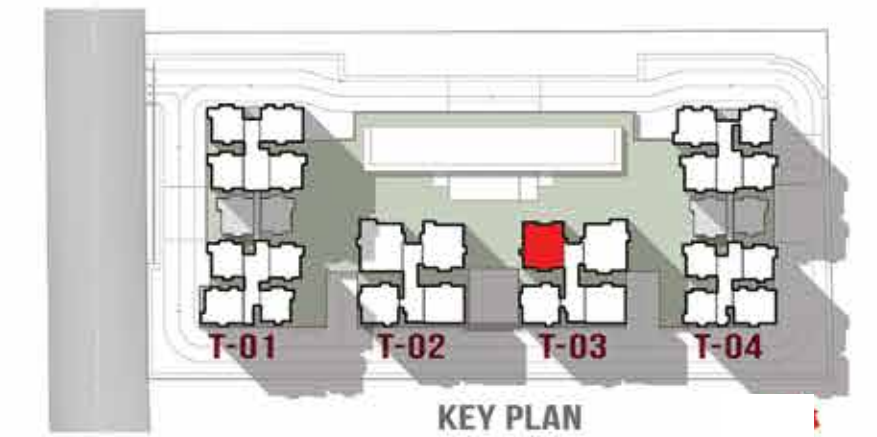

UNIT TYPE L1: 4B4T + M | EAST FACING

UNIT TYPE - L1	
	SFT
Super Built-up Area	3536
Carpet Area	2213
Balcony / Utility	318
TOWER - 03	
Level	32 nd to 33 rd floors

NIGHT VIEW

Artist's Impression

UNIT TYPE M: 4B4T + M | WEST FACING