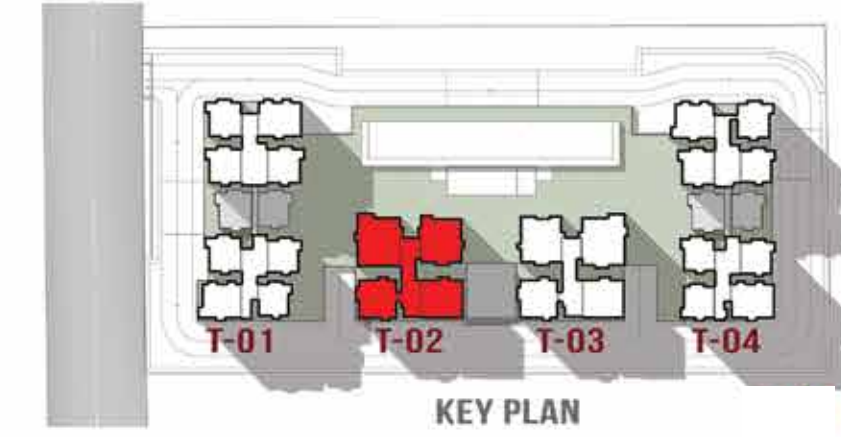

TOWER - 02 (Typical - 32nd & 33rd Floors)

LEGEND			
COLOUR	UNIT TYPE	NO. OF BED	AREA
UNIT A	3B3T	1989 SFT	
UNIT B	3B3T	1988 SFT	
UNIT C	3B3T	2003 SFT	
UNIT D	3 BHK LARGE	2257 SFT	
UNIT E	3 BHK LARGE	2257 SFT	
UNIT F	3B3T + S	2710 SFT	
UNIT G	3B3T + S + M	2838 SFT	
UNIT - G1	3B3T + S + M	2838 SFT	
UNIT H	3B3T + S	2870 SFT	
UNIT - H1	3B3T + S	2870 SFT	
UNIT J	3B3T + S + M	2944 SFT	
UNIT - J1	3B3T + S + M	2944 SFT	
UNIT K	4B4T + M	3500 SFT	
UNIT - K1	4B4T + M	3500 SFT	
UNIT L	4B4T + M	3536 SFT	
UNIT - L1	4B4T + M	3536 SFT	
UNIT M	4B4T + M	4037 SFT	
UNIT - M1	4B4T + M	4037 SFT	
UNIT N	4B4T + M	4060 SFT	
UNIT - N1	4B4T + M	4060 SFT