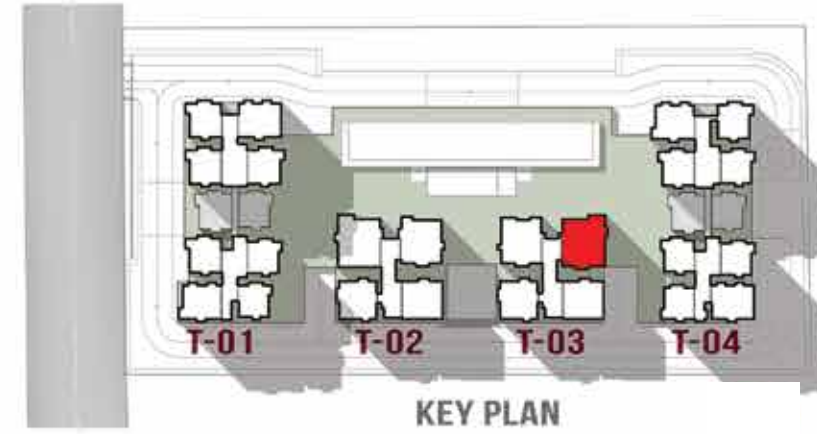

UNIT TYPE M1: 4B4T + M | WEST FACING

UNIT TYPE - M1	
	SFT
Super Built-up Area	4037
Carpet Area	2530
Balcony / Utility	375
TOWER - 03	
Level	32nd To 33rd Floors