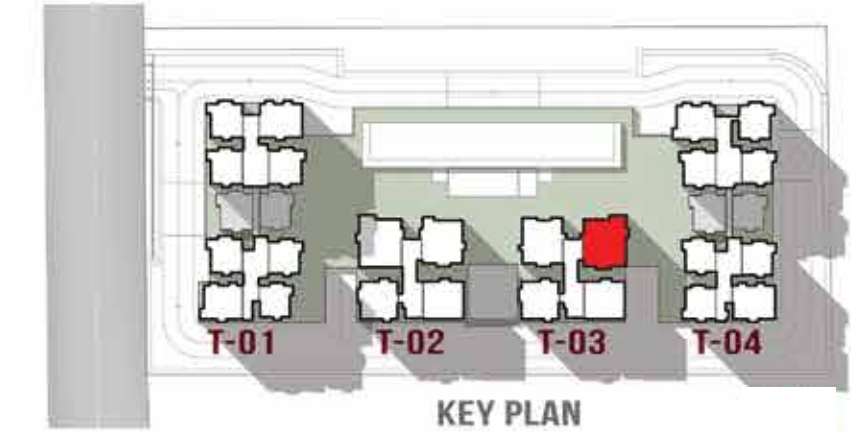

UNIT TYPE L1: 4B4T + M | EAST FACING

UNIT TYPE - L1	
	SFT
Super Built-up Area	3536
Carpet Area	2213
Balcony / Utility	318
TOWER - 03	
Level	32 nd to 33 rd floors

NIGHT VIEW

Artist's Impression

UNIT TYPE M: 4B4T + M | WEST FACING