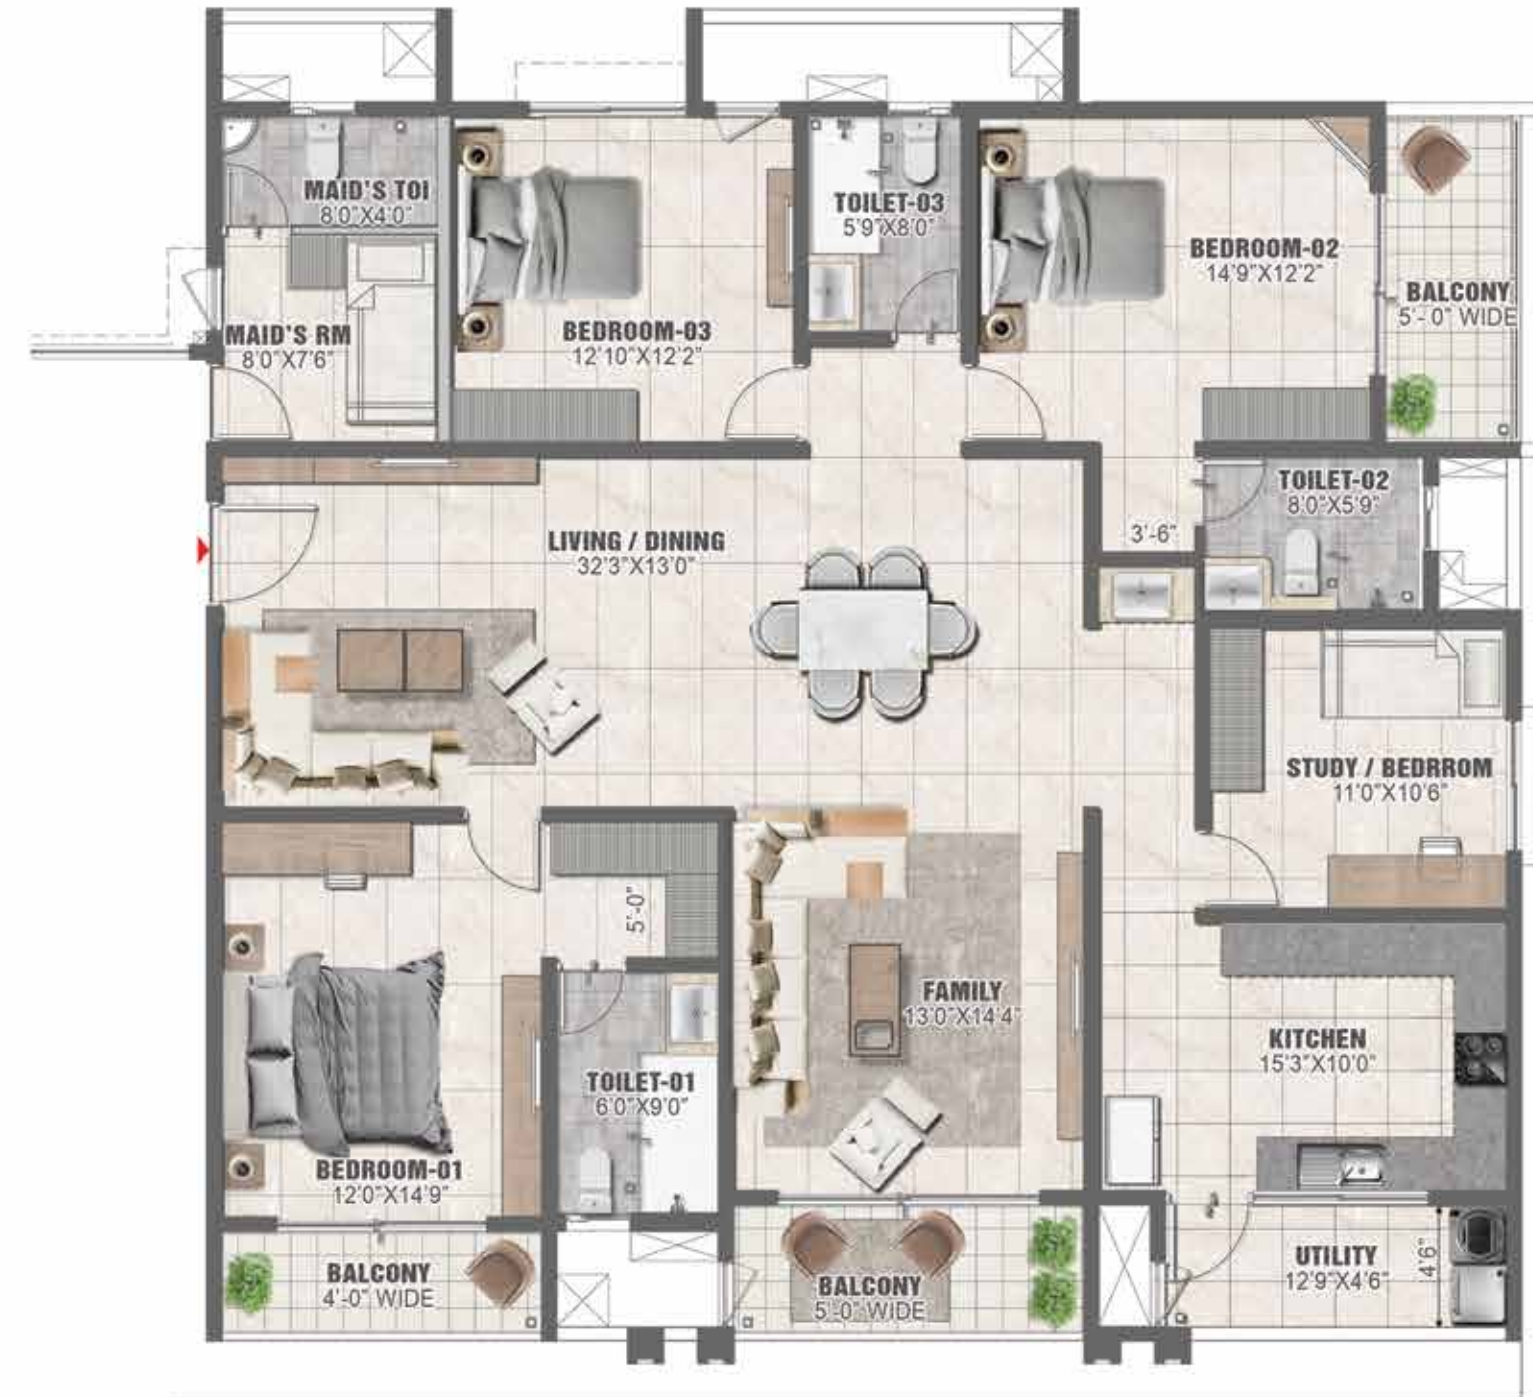

UNIT TYPE J: 3B3T + S + M | WEST FACING

UNIT TYPE - J	
	SFT
Super Built-up Area	2944
Carpet Area	1857
Balcony / Utility	245
TOWER - 02 & 03	
Level	Ground to 31st Floors