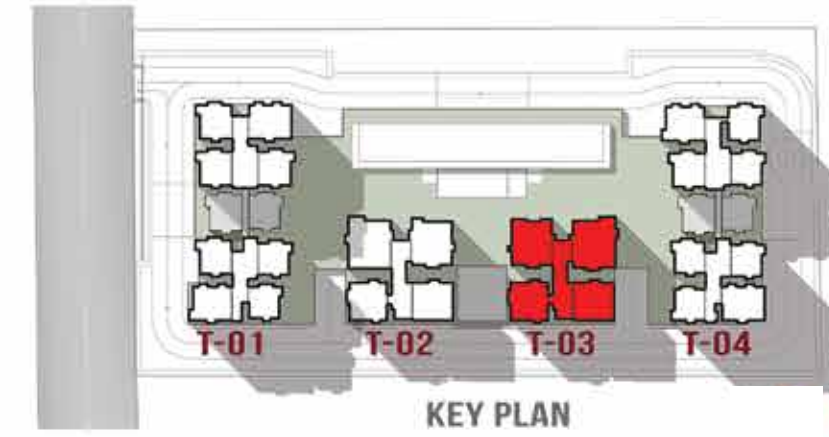

TOWER - 03 (Typical - 3rd to 11th, 13th to 20th, 22nd to 29th & 31st Floors)

LEGEND			
COLOUR	UNIT TYPE	NO. OF BED	AREA
[Blue]	UNIT A	3B3T	1989 SFT
[Light Blue]	UNIT B	3B3T	1988 SFT
[Orange]	UNIT C	3B3T	2003 SFT
[Red]	UNIT D	3 BHK LARGE	2257 SFT
[Light Red]	UNIT E	3 BHK LARGE	2257 SFT
[Purple]	UNIT F	3B3T + S	2710 SFT
[Light Purple]	UNIT G	3B3T + S + M	2838 SFT
[Brown]	UNIT - G1	3B3T + S + M	2838 SFT
[Dark Blue]	UNIT H	3B3T + S	2870 SFT
[Light Blue-Gray]	UNIT - H1	3B3T + S	2870 SFT
[Dark Blue-Gray]	UNIT J	3B3T + S + M	2944 SFT
[Dark Purple]	UNIT - J1	3B3T + S + M	2944 SFT
[Green]	UNIT K	4B4T + M	3500 SFT
[Light Green]	UNIT - K1	4B4T + M	3500 SFT
[Yellow-Orange]	UNIT L	4B4T + M	3536 SFT
[Yellow]	UNIT - L1	4B4T + M	3536 SFT
[Light Orange]	UNIT M	4B4T + M	4037 SFT
[Red-Orange]	UNIT - M1	4B4T + M	4037 SFT
[Dark Green]	UNIT N	4B4T + M	4060 SFT
[Dark Purple-Gray]	UNIT - N1	4B4T + M	4060 SFT