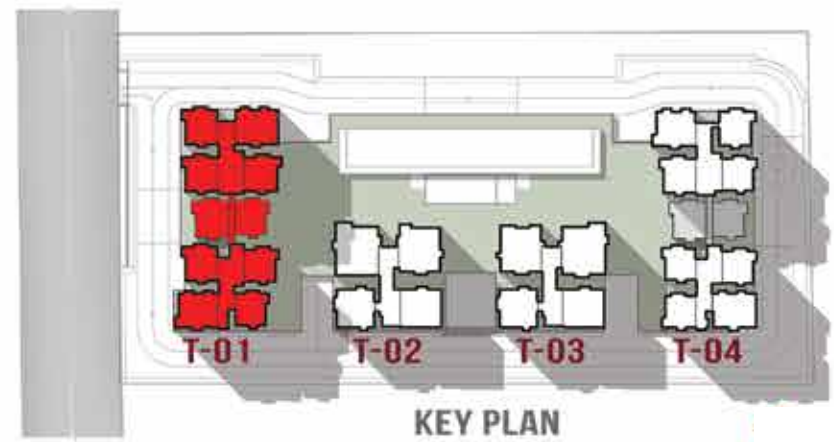

TOWER - 01 (1st & 2nd Floor Plan)

LEGEND			
COLOUR	UNIT TYPE	NO. OF BED	AREA
[Red]	UNIT A	3B3T	1989 SFT
[Purple]	UNIT B	3B3T	1988 SFT
[Orange]	UNIT C	3B3T	2003 SFT
[Light Blue]	UNIT D	3 BHK LARGE	2257 SFT
[Dark Blue]	UNIT E	3 BHK LARGE	2257 SFT
[Pink]	UNIT F	3B3T + S	2710 SFT
[Light Purple]	UNIT G	3B3T + S + M	2838 SFT
[Brown]	UNIT - G1	3B3T +S + M	2838 SFT
[Dark Green]	UNIT H	3B3T + S	2870 SFT
[Light Green]	UNIT - H1	3B3T + S	2870 SFT
[Grey]	UNIT J	3B3T + S + M	2944 SFT
[Dark Grey]	UNIT - J1	3B3T +S + M	2944 SFT
[Light Green]	UNIT K	4B4T + M	3500 SFT
[Green]	UNIT - K1	4B4T + M	3500 SFT
[Yellow]	UNIT L	4B4T + M	3536 SFT
[Light Yellow]	UNIT - L1	4B4T + M	3536 SFT
[Pink]	UNIT M	4B4T + M	4037 SFT
[Red]	UNIT - M1	4B4T + M	4037 SFT
[Dark Green]	UNIT N	4B4T + M	4060 SFT
[Dark Green]	UNIT - N1	4B4T + M	4060 SFT