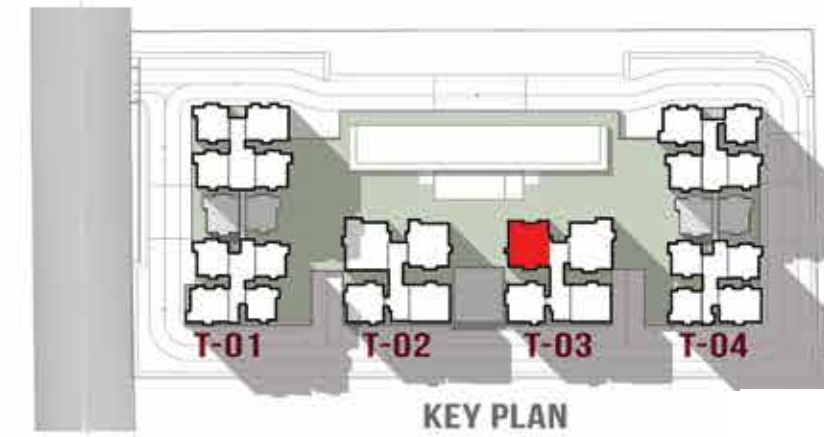

UNIT TYPE L: 4B4T + M | EAST FACING

UNIT TYPE - L	
	SFT
Super Built-up Area	3536
Carpet Area	2213
Balcony / Utility	320
TOWER - 03	
Level	3rd To 31st Floors