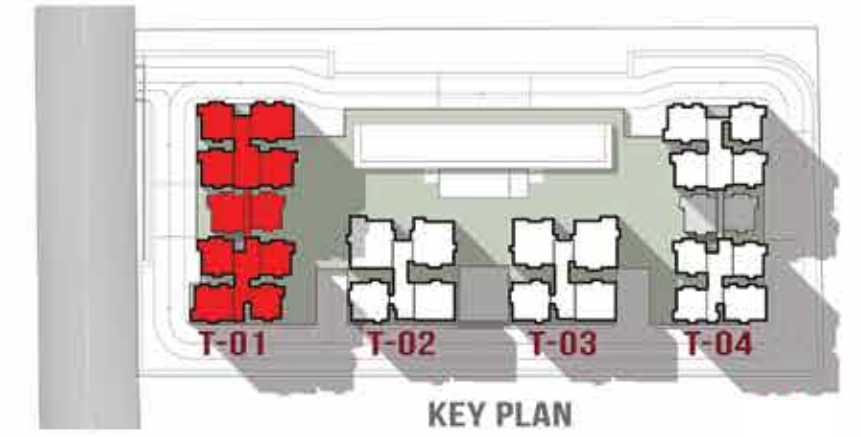

TOWER - 01 (Typical - 16th to 23rd, 25th to 33rd & 35th Floors)

LEGEND			
COLOUR	UNIT TYPE	NO. OF BED	AREA
UNIT A	3B3T	3B3T	1989 SFT
UNIT B	3B3T	3B3T	1988 SFT
UNIT C	3B3T	3B3T	2003 SFT
UNIT D	3 BHK LARGE	3 BHK LARGE	2257 SFT
UNIT E	3 BHK LARGE	3 BHK LARGE	2257 SFT
UNIT F	3B3T + S	3B3T + S	2710 SFT
UNIT G	3B3T + S + M	3B3T + S + M	2838 SFT
UNIT - G1	3B3T +S + M	3B3T +S + M	2838 SFT
UNIT H	3B3T + S	3B3T + S	2870 SFT
UNIT - H1	3B3T + S	3B3T + S	2870 SFT
UNIT J	3B3T + S + M	3B3T + S + M	2944 SFT
UNIT - J1	3B3T +S + M	3B3T +S + M	2944 SFT
UNIT K	4B4T + M	4B4T + M	3500 SFT
UNIT - K1	4B4T + M	4B4T + M	3500 SFT
UNIT L	4B4T + M	4B4T + M	3536 SFT
UNIT - L1	4B4T + M	4B4T + M	3536 SFT
UNIT M	4B4T + M	4B4T + M	4037 SFT
UNIT - M1	4B4T + M	4B4T + M	4037 SFT
UNIT N	4B4T + M	4B4T + M	4060 SFT
UNIT - N1	4B4T + M	4B4T + M	4060 SFT