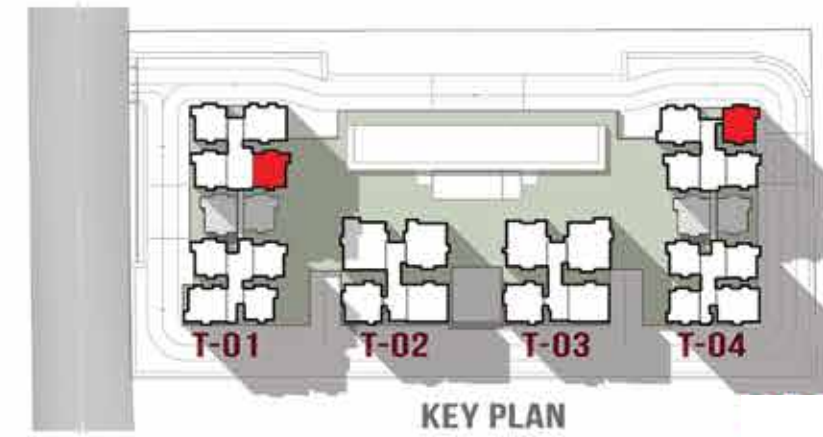

UNIT TYPE E: 3B3T - LARGE | WEST FACING