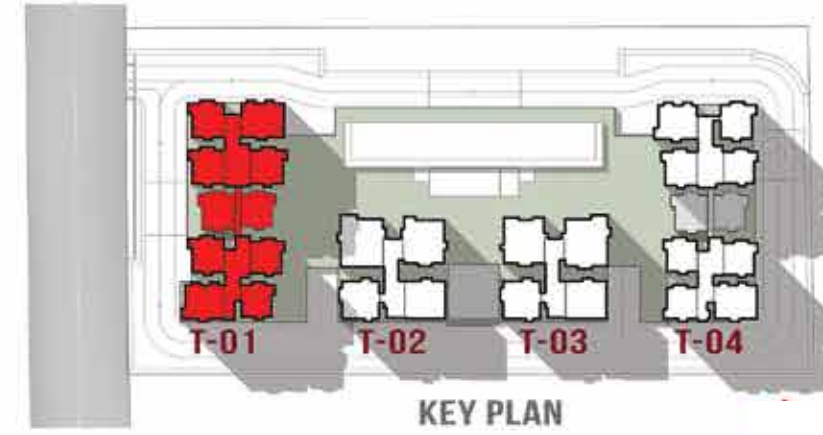

TOWER - 01 (Typical - 36th, 37th & 38th Floors)

LEGEND			
COLOUR	UNIT TYPE	NO. OF BED	AREA
UNIT A	3B3T	3B3T	1989 SFT
UNIT B	3B3T	3B3T	1988 SFT
UNIT C	3B3T	3B3T	2003 SFT
UNIT D	3 BHK LARGE	3 BHK LARGE	2257 SFT
UNIT E	3 BHK LARGE	3 BHK LARGE	2257 SFT
UNIT F	3B3T + S	3B3T + S	2710 SFT
UNIT G	3B3T + S + M	3B3T + S + M	2838 SFT
UNIT - G1	3B3T + S + M	3B3T + S + M	2838 SFT
UNIT H	3B3T + S	3B3T + S	2870 SFT
UNIT - H1	3B3T + S	3B3T + S	2870 SFT
UNIT J	3B3T + S + M	3B3T + S + M	2944 SFT
UNIT - J1	3B3T + S + M	3B3T + S + M	2944 SFT
UNIT K	4B4T + M	4B4T + M	3500 SFT
UNIT - K1	4B4T + M	4B4T + M	3500 SFT
UNIT L	4B4T + M	4B4T + M	3536 SFT
UNIT - L1	4B4T + M	4B4T + M	3536 SFT
UNIT M	4B4T + M	4B4T + M	4037 SFT
UNIT - M1	4B4T + M	4B4T + M	4037 SFT
UNIT N	4B4T + M	4B4T + M	4060 SFT
UNIT - N1	4B4T + M	4B4T + M	4060 SFT