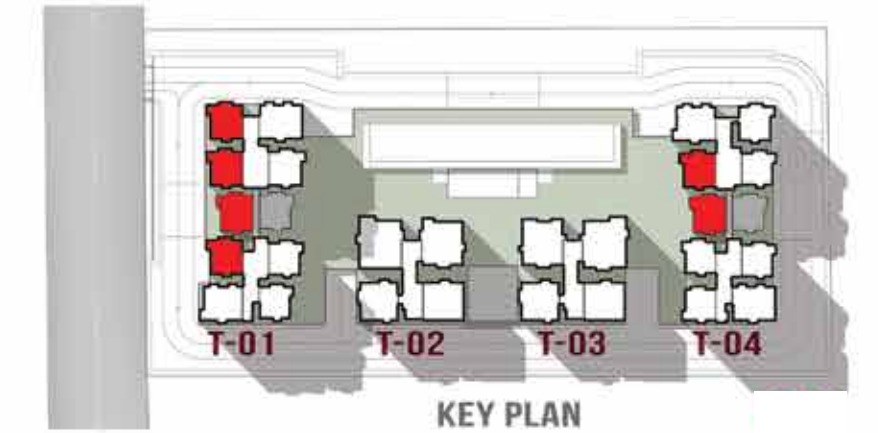

UNIT TYPE D: 3B3T - LARGE | EAST FACING

UNIT TYPE - D	
	SFT
Super Built-up Area	2257
Carpet Area	1369
Balcony / Utility	227
TOWER - 01 & 04	
Level	All the Floors