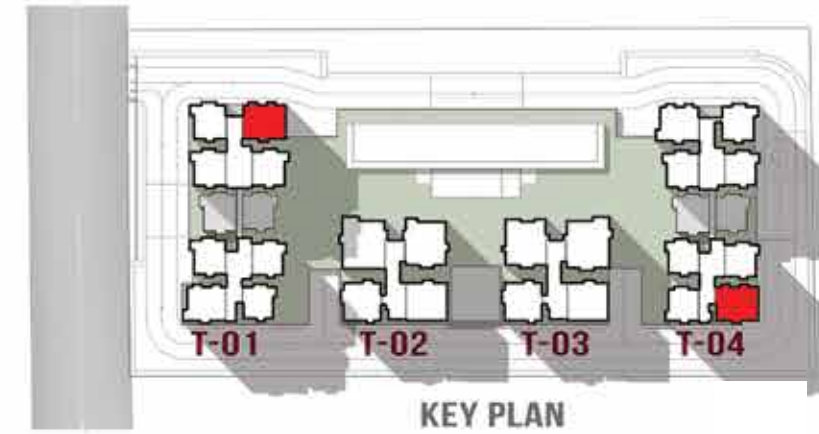

UNIT TYPE H1: 3B3T + S | WEST FACING

UNIT TYPE - H1	
	SFT
Super Built-up Area	2870
Carpet Area	1794
Balcony / Utility	247
TOWER - 01 & 04	
Level	36th 37th & 38th Floors