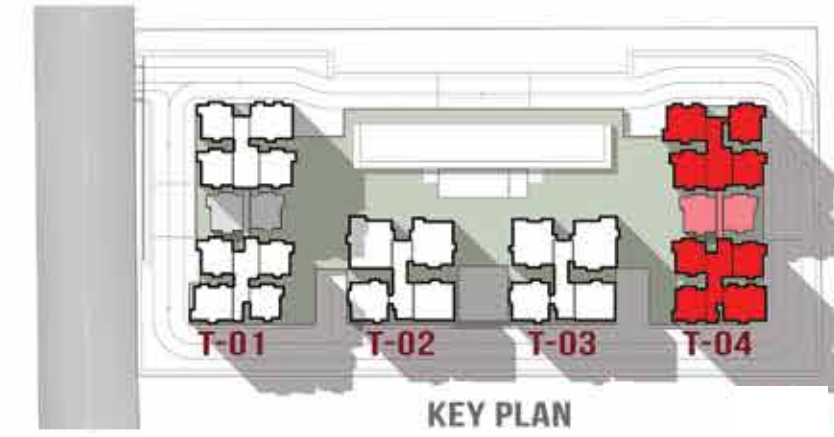

TOWER - 04 (15th Floor)

LEGEND			
COLOUR	UNIT TYPE	NO. OF BED	AREA
Blue	UNIT A	3B3T	1989 SFT
Light Blue	UNIT B	3B3T	1988 SFT
Yellow	UNIT C	3B3T	2003 SFT
Orange	UNIT D	3 BHK LARGE	2257 SFT
Light Blue	UNIT E	3 BHK LARGE	2257 SFT
Red	UNIT F	3B3T + S	2710 SFT
Purple	UNIT G	3B3T + S + M	2838 SFT
Brown	UNIT - G1	3B3T +S + M	2838 SFT
Dark Blue	UNIT H	3B3T + S	2870 SFT
Teal	UNIT - H1	3B3T + S	2870 SFT
Dark Purple	UNIT J	3B3T + S + M	2944 SFT
Dark Blue	UNIT - J1	3B3T +S + M	2944 SFT
Light Green	UNIT K	4B4T + M	3500 SFT
Green	UNIT - K1	4B4T + M	3500 SFT
Yellow	UNIT L	4B4T + M	3536 SFT
Light Yellow	UNIT - L1	4B4T + M	3536 SFT
Pink	UNIT M	4B4T + M	4037 SFT
Red	UNIT - M1	4B4T + M	4037 SFT
Dark Green	UNIT N	4B4T + M	4060 SFT
Dark Green	UNIT - N1	4B4T + M	4060 SFT