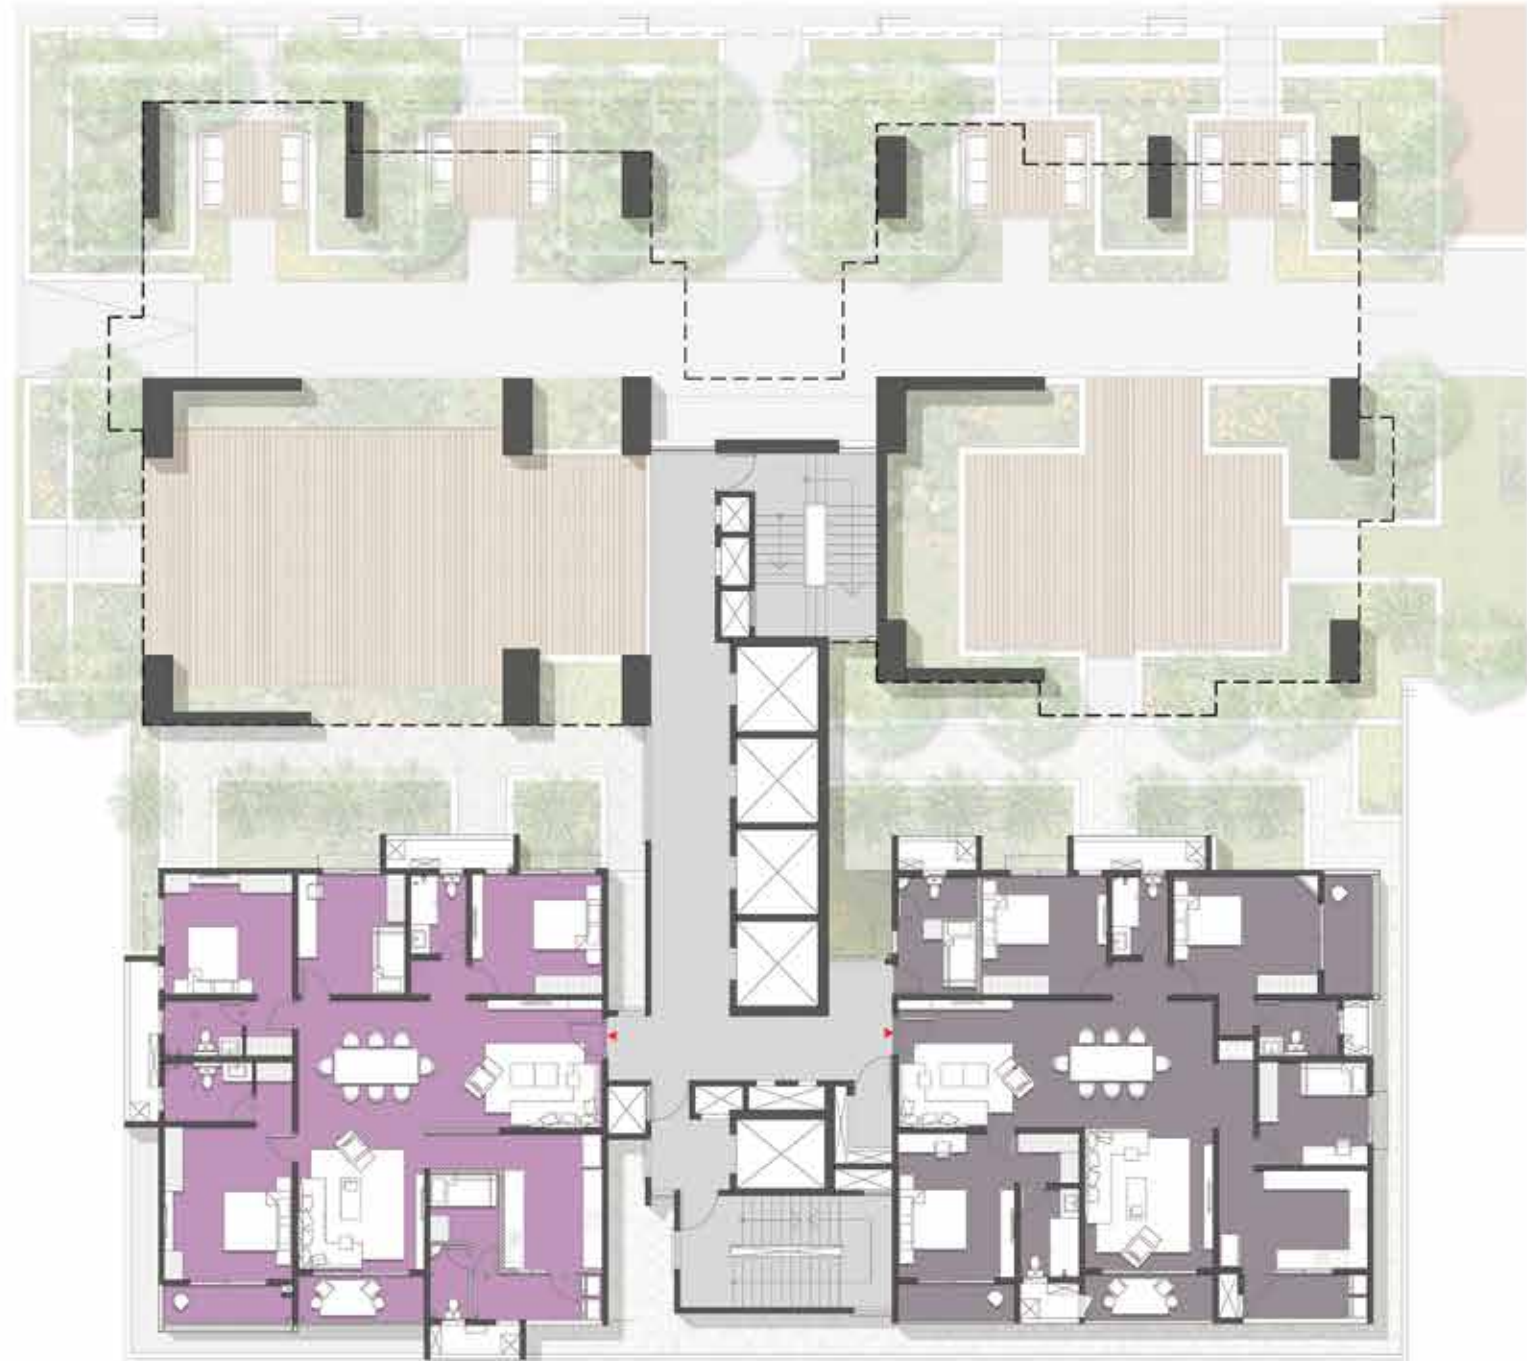

TOWER - 02 (1st & 2nd Floor Plan)

LEGEND			
COLOUR	UNIT TYPE	NO. OF BED	AREA
UNIT A	3B3T	1989 SFT	
UNIT B	3B3T	1988 SFT	
UNIT C	3B3T	2003 SFT	
UNIT D	3 BHK LARGE	2257 SFT	
UNIT E	3 BHK LARGE	2257 SFT	
UNIT F	3B3T + S	2710 SFT	
UNIT G	3B3T + S + M	2838 SFT	
UNIT - G1	3B3T + S + M	2838 SFT	
UNIT H	3B3T + S	2870 SFT	
UNIT - H1	3B3T + S	2870 SFT	
UNIT J	3B3T + S + M	2944 SFT	
UNIT - J1	3B3T + S + M	2944 SFT	
UNIT K	4B4T + M	3500 SFT	
UNIT - K1	4B4T + M	3500 SFT	
UNIT L	4B4T + M	3536 SFT	
UNIT - L1	4B4T + M	3536 SFT	
UNIT M	4B4T + M	4037 SFT	
UNIT - M1	4B4T + M	4037 SFT	
UNIT N	4B4T + M	4060 SFT	
UNIT - N1	4B4T + M	4060 SFT