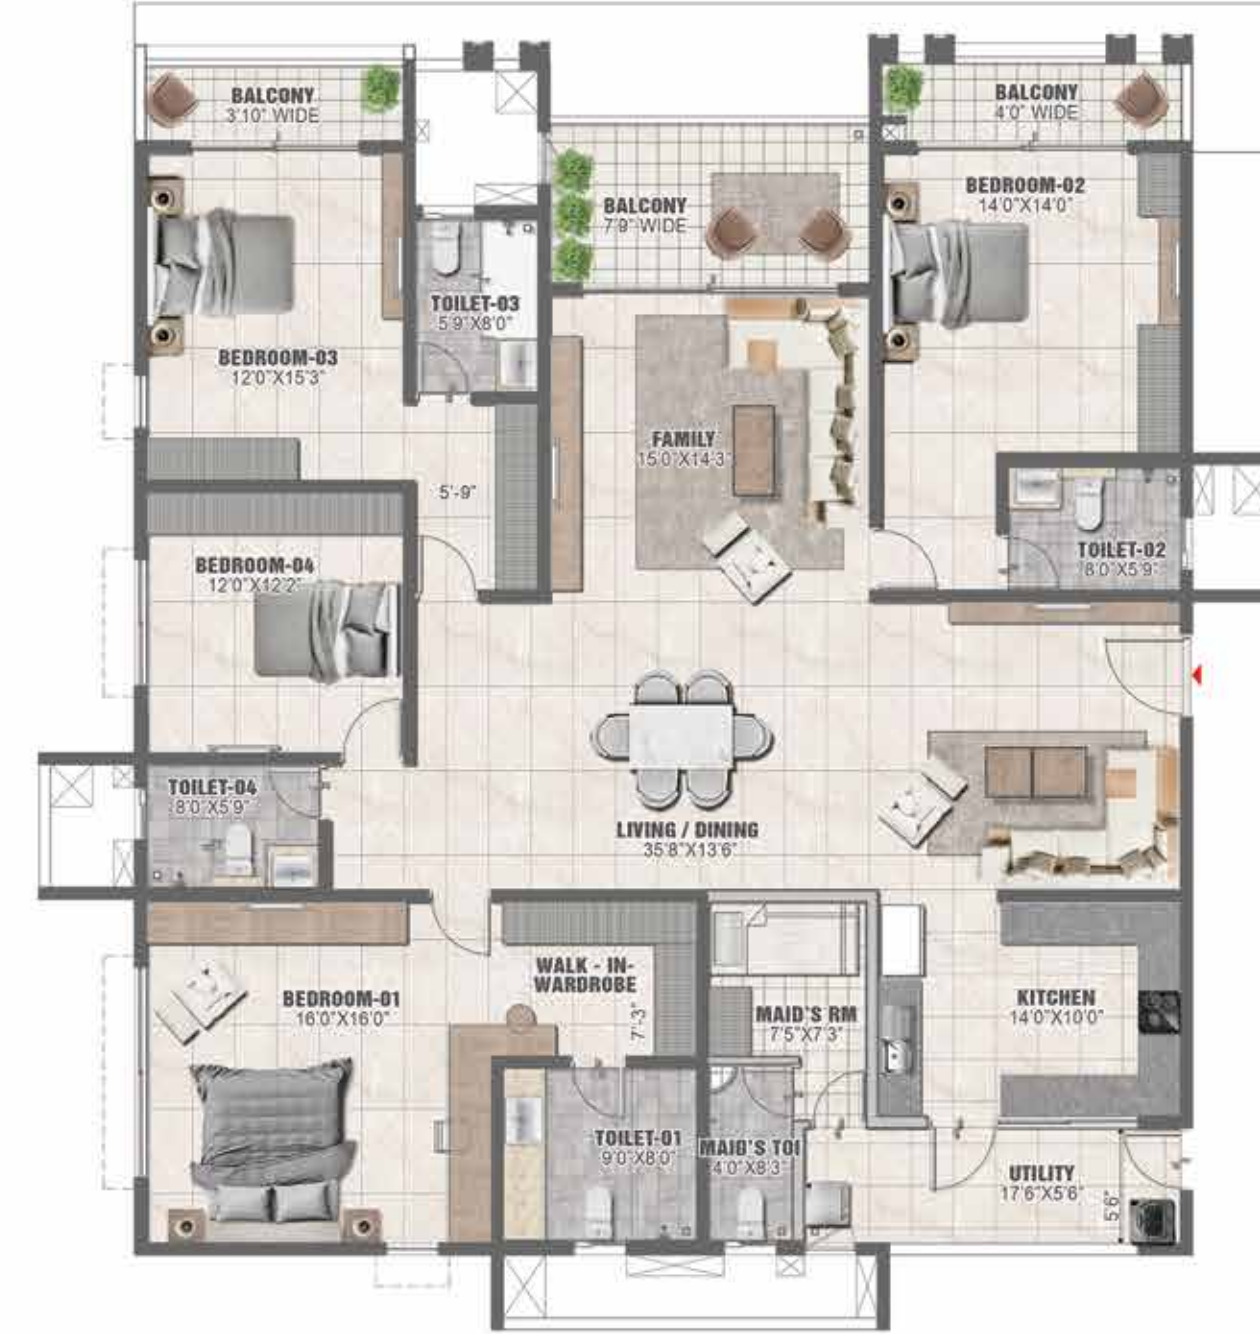

UNIT TYPE L1: 4B4T + M | EAST FACING

UNIT TYPE - L1	
	SFT
Super Built-up Area	3536
Carpet Area	2213
Balcony / Utility	318
TOWER - 03	
Level	32 nd to 33 rd floors

NIGHT VIEW

Artist's Impression

UNIT TYPE M: 4B4T + M | WEST FACING