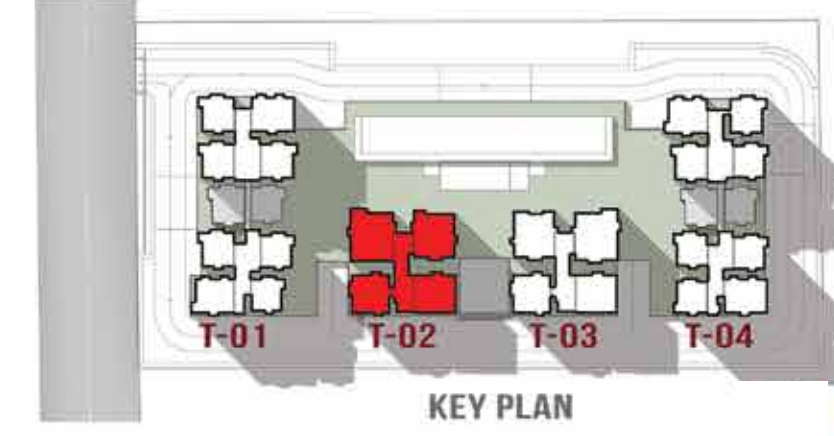

TOWER - 02 (Typical - 3rd to 11th, 13th to 20th, 22nd to 29th & 31st Floors)

LEGEND			
COLOUR	UNIT TYPE	NO. OF BED	AREA
UNIT A	3B3T	1989 SFT	
UNIT B	3B3T	1988 SFT	
UNIT C	3B3T	2003 SFT	
UNIT D	3 BHK LARGE	2257 SFT	
UNIT E	3 BHK LARGE	2257 SFT	
UNIT F	3B3T + S	2710 SFT	
UNIT G	3B3T + S + M	2838 SFT	
UNIT - G1	3B3T + S + M	2838 SFT	
UNIT H	3B3T + S	2870 SFT	
UNIT - H1	3B3T + S	2870 SFT	
UNIT J	3B3T + S + M	2944 SFT	
UNIT - J1	3B3T + S + M	2944 SFT	
UNIT K	4B4T + M	3500 SFT	
UNIT - K1	4B4T + M	3500 SFT	
UNIT L	4B4T + M	3536 SFT	
UNIT - L1	4B4T + M	3536 SFT	
UNIT M	4B4T + M	4037 SFT	
UNIT - M1	4B4T + M	4037 SFT	
UNIT N	4B4T + M	4060 SFT	
UNIT - N1	4B4T + M	4060 SFT