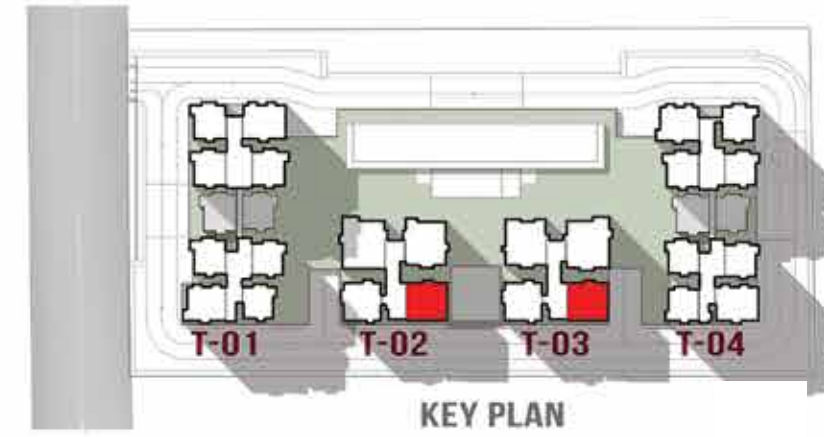

UNIT TYPE J1: 3B3T + S+M | WEST FACING