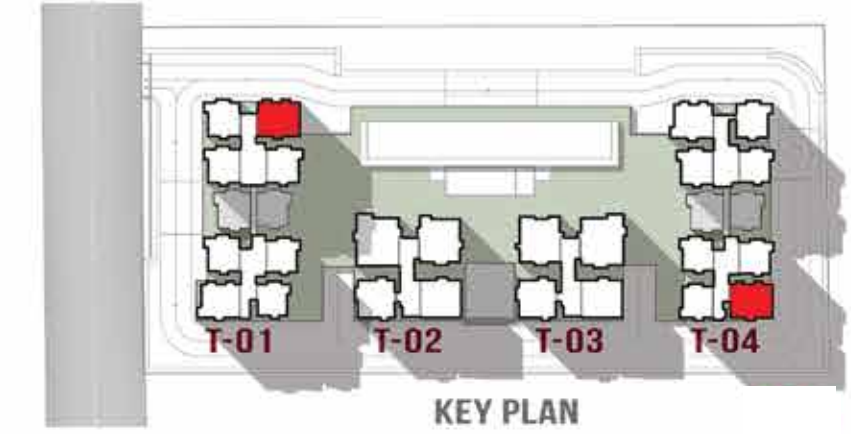

3B3T + S | WEST FACING

UNIT TYPE - H	
	SFT
Super Built-up Area	2870
Carpet Area	1794
Balcony / Utility	248
TOWER - 01 & 04	
Level	Ground to 35th Floors