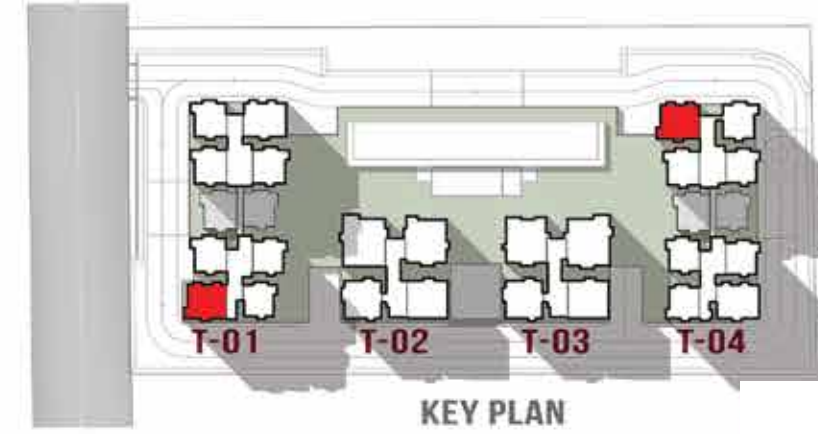

UNIT TYPE E: 3B3T - LARGE | WEST FACING

UNIT TYPE - E	
	SFT
Super Built-up Area	2257
Carpet Area	1369
Balcony / Utility	227
TOWER - 04	
Level	All the Floors

BEDROOM

UNIT TYPE F: 3B3T + S | EAST FACING

UNIT TYPE - F	
	SFT
Super Built-up Area	2710
Carpet Area	1721
Balcony / Utility	203
TOWER - 01 & 04	
Level	All the Floors