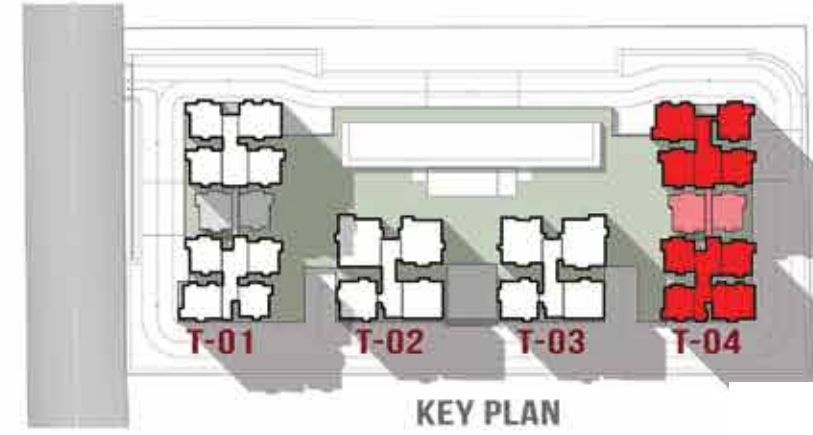

TOWER - 04 (16th to 23rd, 25th to 33rd & 35th Floors)

LEGEND			
COLOUR	UNIT TYPE	NO. OF BED	AREA
UNIT A	3B3T	1989 SFT	
UNIT B	3B3T	1988 SFT	
UNIT C	3B3T	2003 SFT	
UNIT D	3 BHK LARGE	2257 SFT	
UNIT E	3 BHK LARGE	2257 SFT	
UNIT F	3B3T + S	2710 SFT	
UNIT G	3B3T + S + M	2838 SFT	
UNIT - G1	3B3T+S + M	2838 SFT	
UNIT H	3B3T + S	2870 SFT	
UNIT - H1	3B3T + S	2870 SFT	
UNIT J	3B3T + S + M	2944 SFT	
UNIT - J1	3B3T+S + M	2944 SFT	
UNIT K	4B4T + M	3500 SFT	
UNIT - K1	4B4T + M	3500 SFT	
UNIT L	4B4T + M	3536 SFT	
UNIT - L1	4B4T + M	3536 SFT	
UNIT M	4B4T + M	4037 SFT	
UNIT - M1	4B4T + M	4037 SFT	
UNIT N	4B4T + M	4060 SFT	
UNIT - N1	4B4T + M	4060 SFT