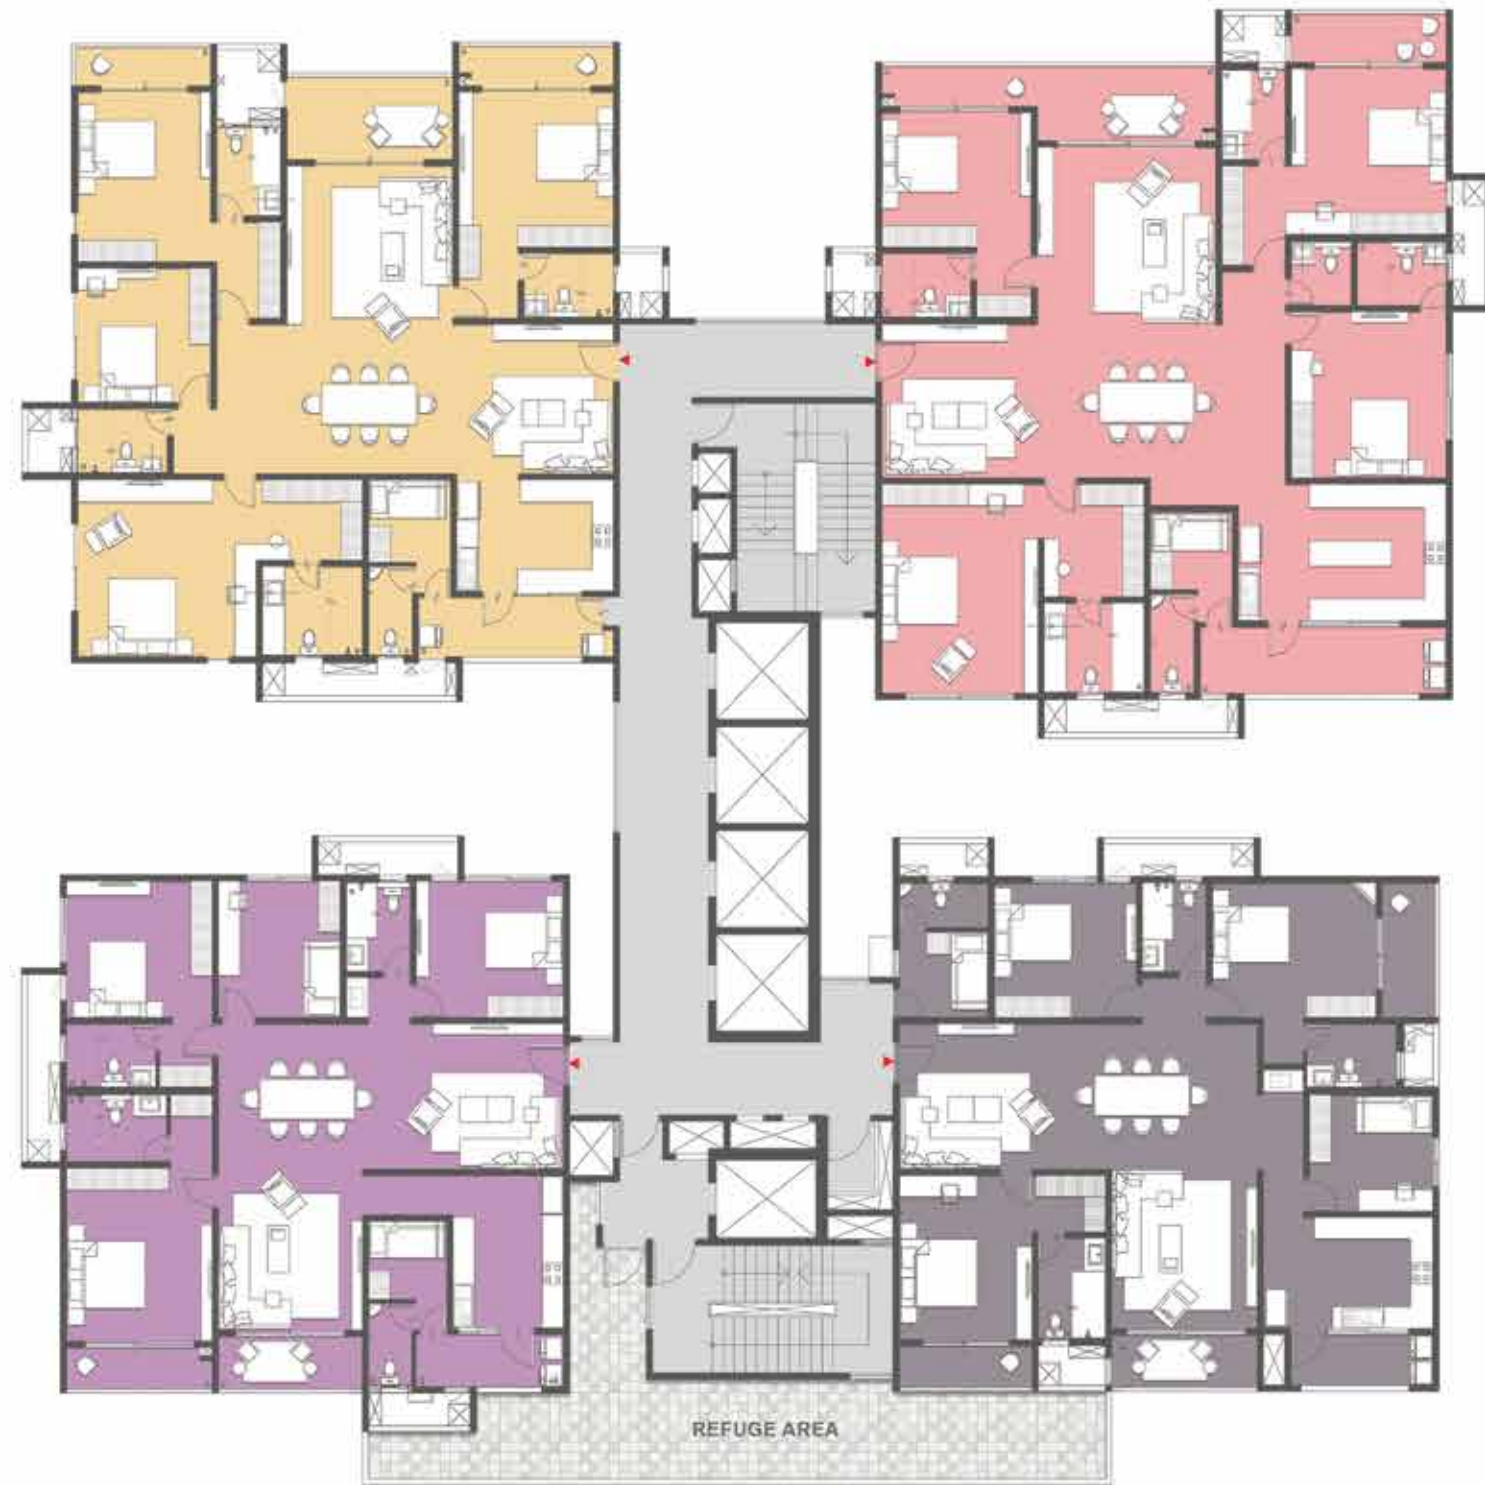

TOWER - 03 (Typical - 32nd & 33rd Floors)

LEGEND			
COLOUR	UNIT TYPE	NO. OF BED	AREA
Blue	UNIT A	3B3T	1989 SFT
Light Blue	UNIT B	3B3T	1988 SFT
Orange	UNIT C	3B3T	2003 SFT
Red	UNIT D	3 BHK LARGE	2257 SFT
Light Red	UNIT E	3 BHK LARGE	2257 SFT
Dark Red	UNIT F	3B3T + S	2710 SFT
Purple	UNIT G	3B3T + S + M	2838 SFT
Brown	UNIT - G1	3B3T+S + M	2838 SFT
Light Brown	UNIT H	3B3T + S	2870 SFT
Dark Brown	UNIT - H1	3B3T + S	2870 SFT
Dark Blue	UNIT J	3B3T + S + M	2944 SFT
Light Blue	UNIT - J1	3B3T+S + M	2944 SFT
Green	UNIT K	4B4T + M	3500 SFT
Light Green	UNIT - K1	4B4T + M	3500 SFT
Yellow	UNIT L	4B4T + M	3536 SFT
Light Yellow	UNIT - L1	4B4T + M	3536 SFT
Pink	UNIT M	4B4T + M	4037 SFT
Dark Pink	UNIT - M1	4B4T + M	4037 SFT
Dark Green	UNIT N	4B4T + M	4060 SFT
Light Green	UNIT - N1	4B4T + M	4060 SFT