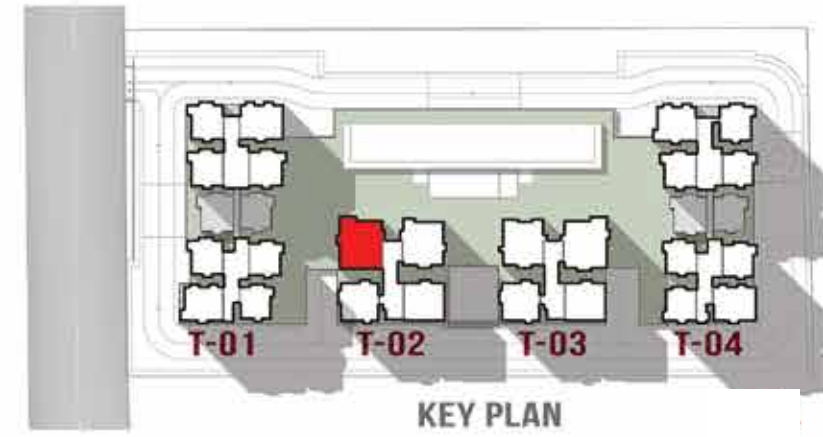

UNIT TYPE N1: 4B4T + M | EAST FACING