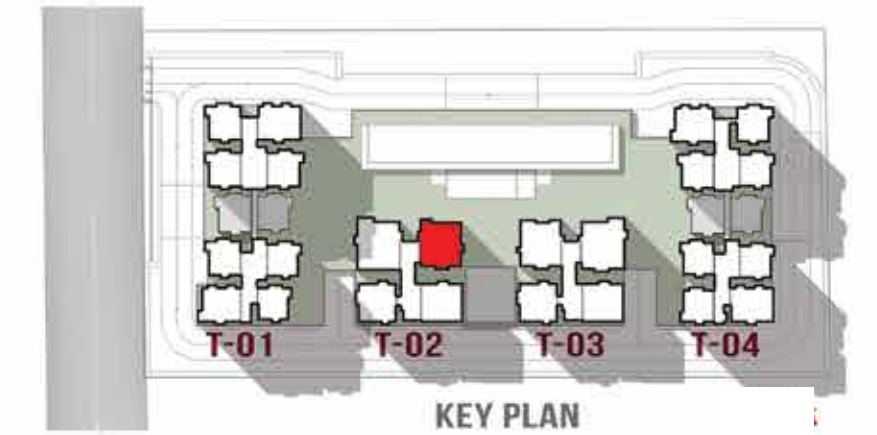

UNIT TYPE K1 : 4B4T + M | WEST FACING

UNIT TYPE - K1	
	SFT
Super Built-up Area	3500
Carpet Area	2193
Balcony / Utility	315
TOWER - 02	
Level	32nd to 33rd floors