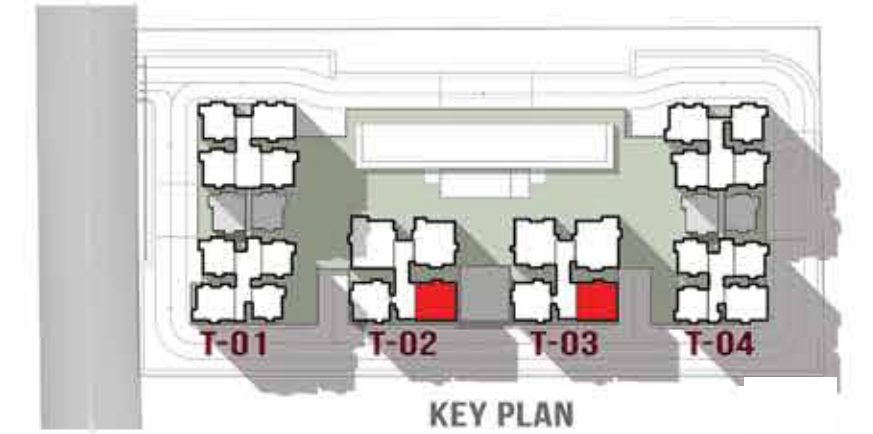

UNIT TYPE J: 3B3T + S + M | WEST FACING

UNIT TYPE - J	
	SFT
Super Built-up Area	2944
Carpet Area	1857
Balcony / Utility	245
TOWER - 02 & 03	
Level	Ground to 31st Floors