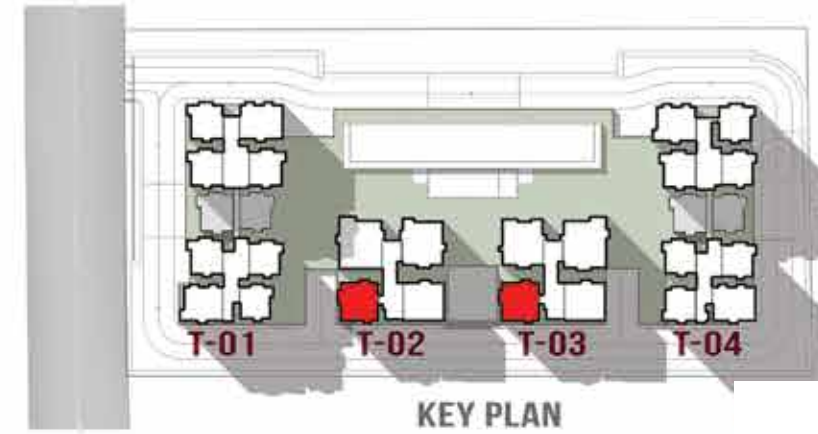

UNIT TYPE G1: 3B3T + S+M | EAST FACING

UNIT TYPE - G1	
	SFT
Super Built-up Area	2838
Carpet Area	1837
Balcony / Utility	187
TOWER - 02 & 03	
Level	32nd & 33rd Floors