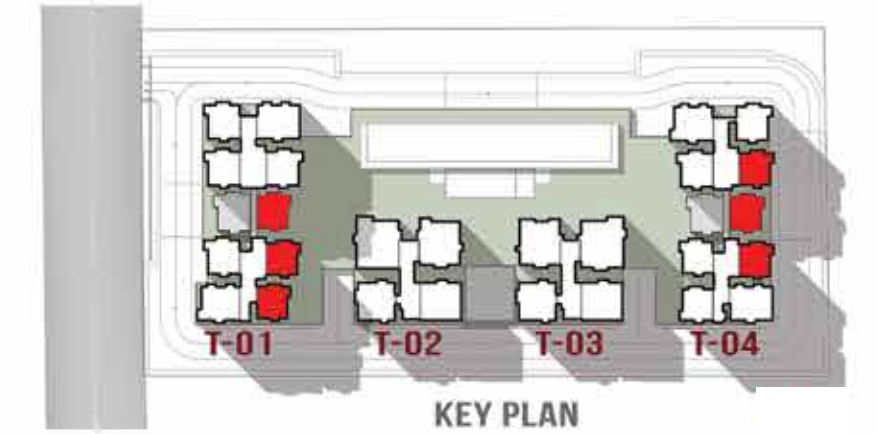

UNIT TYPE - C	
	SFT
Super Built-up Area	2003
Carpet Area	1237
Balcony / Utility	173
TOWER - 01 & 04	
Level	All the Floors