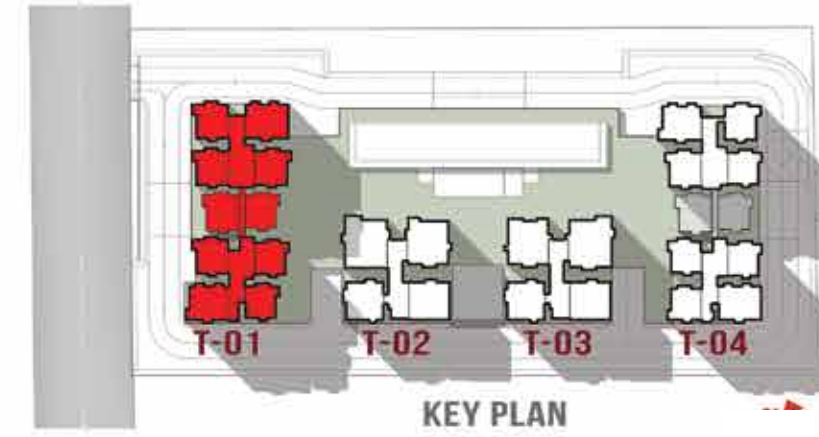

TOWER - 01 (Typical 3rd to 13th Floors)

LEGEND			
COLOUR	UNIT TYPE	NO. OF BED	AREA
UNIT A	3B3T	1989 SFT	
UNIT B	3B3T	1988 SFT	
UNIT C	3B3T	2003 SFT	
UNIT D	3 BHK LARGE	2257 SFT	
UNIT E	3 BHK LARGE	2257 SFT	
UNIT F	3B3T + S	2710 SFT	
UNIT G	3B3T + S + M	2838 SFT	
UNIT - G1	3B3T +S + M	2838 SFT	
UNIT H	3B3T + S	2870 SFT	
UNIT - H1	3B3T + S	2870 SFT	
UNIT J	3B3T + S + M	2944 SFT	
UNIT - J1	3B3T +S + M	2944 SFT	
UNIT K	4B4T + M	3500 SFT	
UNIT - K1	4B4T + M	3500 SFT	
UNIT L	4B4T + M	3536 SFT	
UNIT - L1	4B4T + M	3536 SFT	
UNIT M	4B4T + M	4037 SFT	
UNIT - M1	4B4T + M	4037 SFT	
UNIT N	4B4T + M	4060 SFT	
UNIT - N1	4B4T + M	4060 SFT