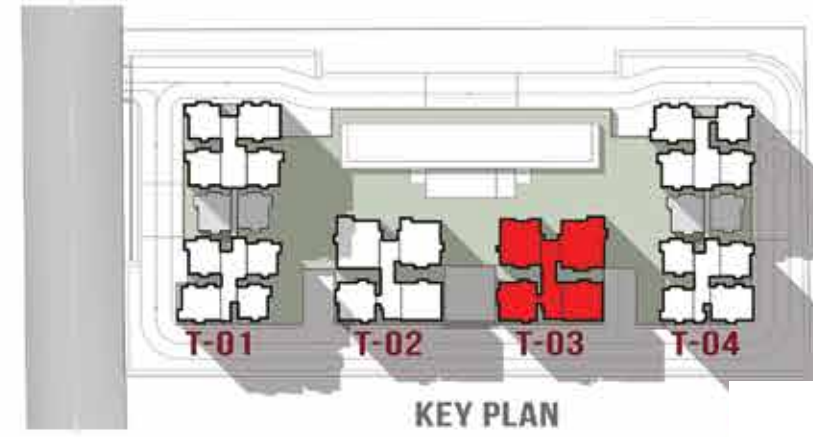

TOWER - 03 (Typical - 32nd & 33rd Floors)

LEGEND			
COLOUR	UNIT TYPE	NO. OF BED	AREA
Blue	UNIT A	3B3T	1989 SFT
Light Blue	UNIT B	3B3T	1988 SFT
Orange	UNIT C	3B3T	2003 SFT
Red	UNIT D	3 BHK LARGE	2257 SFT
Light Red	UNIT E	3 BHK LARGE	2257 SFT
Dark Red	UNIT F	3B3T + S	2710 SFT
Purple	UNIT G	3B3T + S + M	2838 SFT
Brown	UNIT - G1	3B3T+S + M	2838 SFT
Light Brown	UNIT H	3B3T + S	2870 SFT
Dark Brown	UNIT - H1	3B3T + S	2870 SFT
Dark Blue	UNIT J	3B3T + S + M	2944 SFT
Light Blue	UNIT - J1	3B3T+S + M	2944 SFT
Green	UNIT K	4B4T + M	3500 SFT
Light Green	UNIT - K1	4B4T + M	3500 SFT
Yellow	UNIT L	4B4T + M	3536 SFT
Light Yellow	UNIT - L1	4B4T + M	3536 SFT
Pink	UNIT M	4B4T + M	4037 SFT
Dark Pink	UNIT - M1	4B4T + M	4037 SFT
Dark Green	UNIT N	4B4T + M	4060 SFT
Light Green	UNIT - N1	4B4T + M	4060 SFT