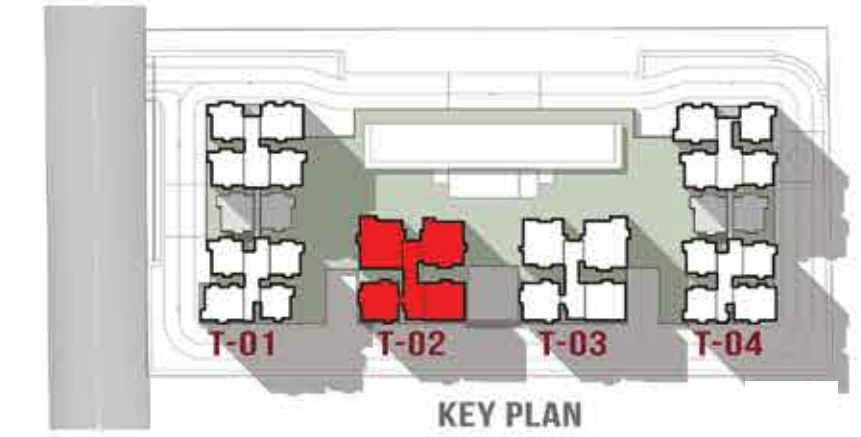

LEGEND
01. Seating Lounge
02. Interactive Seating

LEGEND			
COLOUR	UNIT TYPE	NO. OF BED	AREA
[Purple]	UNIT A	3B3T	1989 SFT
[Light Purple]	UNIT B	3B3T	1988 SFT
[Orange]	UNIT C	3B3T	2003 SFT
[Red]	UNIT D	3 BHK LARGE	2257 SFT
[Light Blue]	UNIT E	3 BHK LARGE	2257 SFT
[Pink]	UNIT F	3B3T + S	2710 SFT
[Light Green]	UNIT G	3B3T + S + M	2838 SFT
[Light Blue-Grey]	UNIT - G1	3B3T + S + M	2838 SFT
[Light Green]	UNIT H	3B3T + S	2870 SFT
[Light Blue-Grey]	UNIT - H1	3B3T + S	2870 SFT
[Light Green]	UNIT J	3B3T + S + M	2944 SFT
[Light Blue-Grey]	UNIT - J1	3B3T + S + M	2944 SFT
[Light Green]	UNIT K	4B4T + M	3500 SFT
[Light Green]	UNIT - K1	4B4T + M	3500 SFT
[Light Green]	UNIT L	4B4T + M	3536 SFT
[Light Green]	UNIT - L1	4B4T + M	3536 SFT
[Light Green]	UNIT M	4B4T + M	4037 SFT
[Light Green]	UNIT - M1	4B4T + M	4037 SFT
[Light Green]	UNIT N	4B4T + M	4060 SFT
[Light Green]	UNIT - N1	4B4T + M	4060 SFT