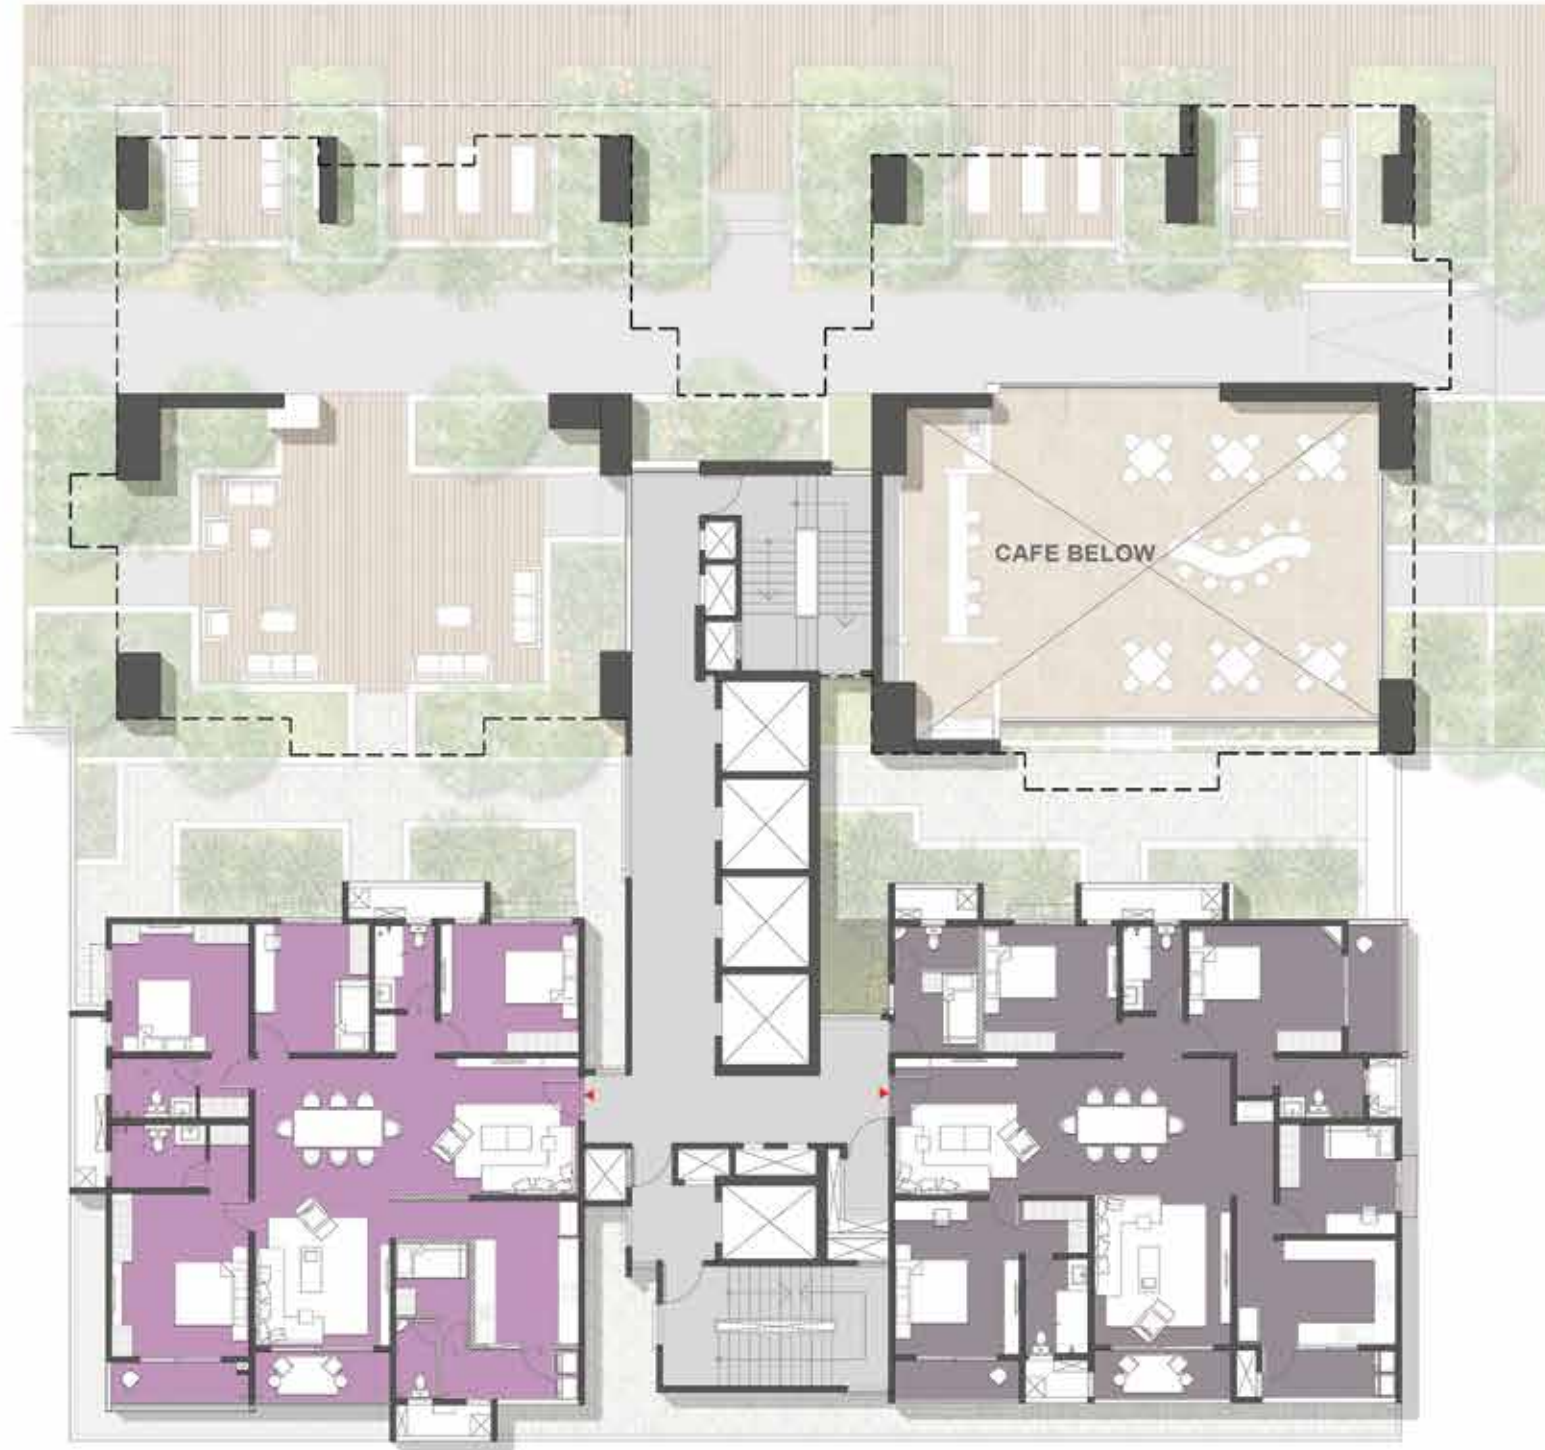

TOWER - 03 (1st & 2nd Floors)

LEGEND			
COLOUR	UNIT TYPE	NO. OF BED	AREA
[Blue]	UNIT A	3B3T	1989 SFT
[Light Blue]	UNIT B	3B3T	1988 SFT
[Orange]	UNIT C	3B3T	2003 SFT
[Red]	UNIT D	3 BHK LARGE	2257 SFT
[Light Red]	UNIT E	3 BHK LARGE	2257 SFT
[Purple]	UNIT F	3B3T + S	2710 SFT
[Light Purple]	UNIT G	3B3T + S + M	2838 SFT
[Brown]	UNIT - G1	3B3T + S + M	2838 SFT
[Dark Blue]	UNIT H	3B3T + S	2870 SFT
[Light Blue-Gray]	UNIT - H1	3B3T + S	2870 SFT
[Dark Blue-Gray]	UNIT J	3B3T + S + M	2944 SFT
[Dark Purple]	UNIT - J1	3B3T + S + M	2944 SFT
[Green]	UNIT K	4B4T + M	3500 SFT
[Light Green]	UNIT - K1	4B4T + M	3500 SFT
[Yellow-Orange]	UNIT L	4B4T + M	3536 SFT
[Yellow]	UNIT - L1	4B4T + M	3536 SFT
[Light Orange]	UNIT M	4B4T + M	4037 SFT
[Red-Orange]	UNIT - M1	4B4T + M	4037 SFT
[Dark Green]	UNIT N	4B4T + M	4060 SFT
[Dark Purple-Gray]	UNIT - N1	4B4T + M	4060 SFT