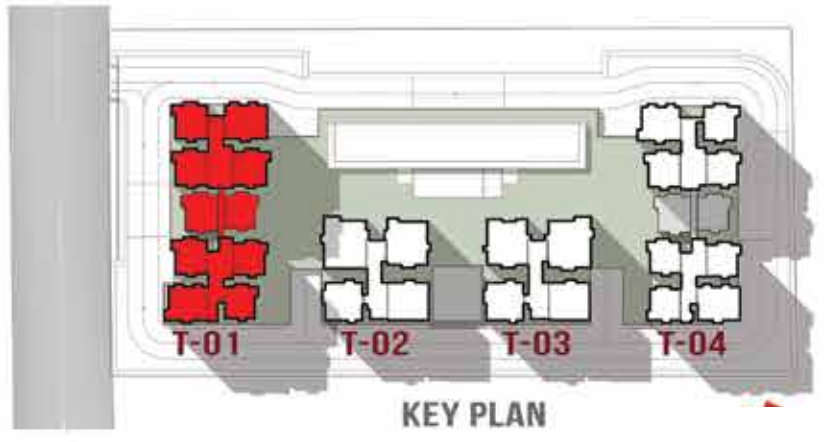

TOWER - 01 (1st & 2nd Floor Plan)

LEGEND			
COLOUR	UNIT TYPE	NO. OF BED	AREA
[Red]	UNIT A	3B3T	1989 SFT
[Purple]	UNIT B	3B3T	1988 SFT
[Orange]	UNIT C	3B3T	2003 SFT
[Light Blue]	UNIT D	3 BHK LARGE	2257 SFT
[Dark Blue]	UNIT E	3 BHK LARGE	2257 SFT
[Pink]	UNIT F	3B3T + S	2710 SFT
[Light Purple]	UNIT G	3B3T + S + M	2838 SFT
[Brown]	UNIT - G1	3B3T +S + M	2838 SFT
[Dark Green]	UNIT H	3B3T + S	2870 SFT
[Light Green]	UNIT - H1	3B3T + S	2870 SFT
[Grey]	UNIT J	3B3T + S + M	2944 SFT
[Dark Grey]	UNIT - J1	3B3T +S + M	2944 SFT
[Light Green]	UNIT K	4B4T + M	3500 SFT
[Green]	UNIT - K1	4B4T + M	3500 SFT
[Yellow]	UNIT L	4B4T + M	3536 SFT
[Light Yellow]	UNIT - L1	4B4T + M	3536 SFT
[Pink]	UNIT M	4B4T + M	4037 SFT
[Red]	UNIT - M1	4B4T + M	4037 SFT
[Dark Green]	UNIT N	4B4T + M	4060 SFT
[Dark Green]	UNIT - N1	4B4T + M	4060 SFT