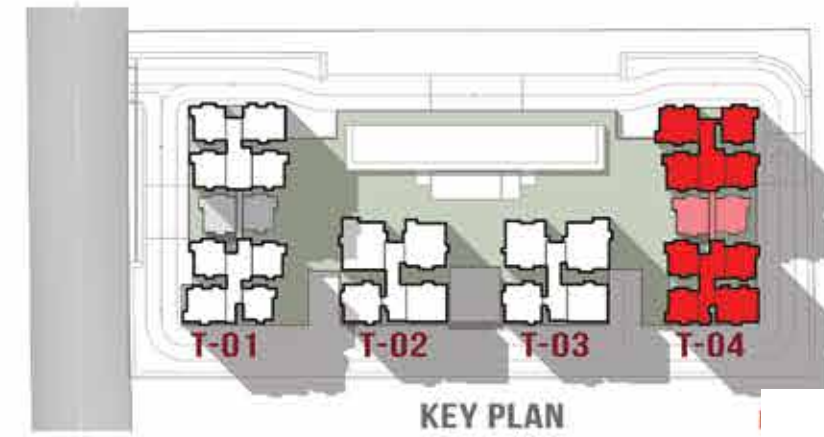

TOWER - 04 (1st & 2nd Floors)

LEGEND			
COLOUR	UNIT TYPE	NO. OF BED	AREA
Blue	UNIT A	3B3T	1989 SFT
Light Blue	UNIT B	3B3T	1988 SFT
Yellow	UNIT C	3B3T	2003 SFT
Orange	UNIT D	3 BHK LARGE	2257 SFT
Light Orange	UNIT E	3 BHK LARGE	2257 SFT
Red	UNIT F	3B3T + S	2710 SFT
Purple	UNIT G	3B3T + S + M	2838 SFT
Brown	UNIT - G1	3B3T +S + M	2838 SFT
Dark Blue	UNIT H	3B3T + S	2870 SFT
Teal	UNIT - H1	3B3T + S	2870 SFT
Dark Purple	UNIT J	3B3T + S + M	2944 SFT
Dark Blue	UNIT - J1	3B3T +S + M	2944 SFT
Light Green	UNIT K	4B4T + M	3500 SFT
Green	UNIT - K1	4B4T + M	3500 SFT
Yellow-Orange	UNIT L	4B4T + M	3536 SFT
Yellow	UNIT - L1	4B4T + M	3536 SFT
Pink	UNIT M	4B4T + M	4037 SFT
Red-Pink	UNIT - M1	4B4T + M	4037 SFT
Dark Green	UNIT N	4B4T + M	4060 SFT
Dark Green	UNIT - N1	4B4T + M	4060 SFT